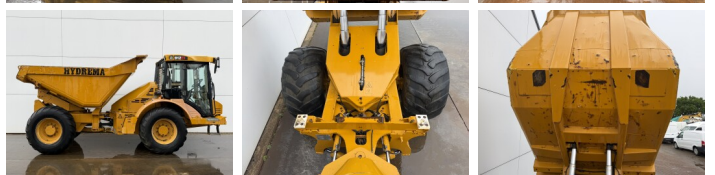

Hydrema

Hydrema 912 ES

BOSS
MACHINERY

€ 42.500excl.

Year **2014**
Reference number **BM007681**
Hours **7.925**

Algemeen

Type 912 ES
Location Veldhoven, Netherlands
Certificaat CE

Description Available at Boss Machinery! This Hydrema 912 ES Dump Truck from 2014 has an engine power of 97 kW and counts 7925 operational hours. The total weight of this Hydrema 912 ES is 8000 kg and the dimensions are 5.82 x 2.56 x 2.83. Furthermore, this 912 ES is equipped with Air Conditioning, Climate Control, Camera. The Hydrema Dump Truck also has a CE marking. Do you want more information or do you want to try the Hydrema 912 ES at our yard? Please let us know.

Maten / Gewichten

Weight: 8000
L*W*H: 5.82 x 2.56 x 2.83

Technische informatie

Drive configurations 4x4

Motor informatie

Engine brand: Cummins
Engine model: QSB4.5 130
Cylinders: 4
Turbo
Capacity in kW: 97

Banden / Rupsen

20% 20% 600/55-26.5
20% 20% 600/55-26.5

Opties

Air Conditioning

Climate Control

Camera