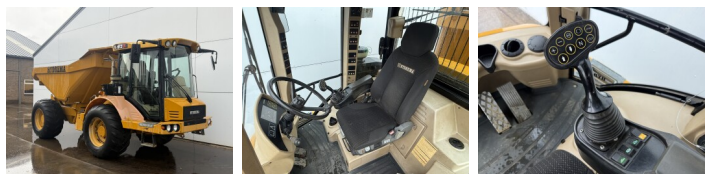

Hydrema

Hydrema 912 ES

BOSS
MACHINERY

€ 42.500excl.

Year **2014**
Reference number **BM007681**
Hours **7.925**

Algemeen

Type 912 ES
Location Veldhoven, Netherlands
Certificaat CE

Description Available at Boss Machinery! This Hydrema 912 ES Dump Truck from 2014 has an engine power of 97 kW and counts 7925 operational hours. The total weight of this Hydrema 912 ES is 8000 kg and the dimensions are 5.82 x 2.56 x 2.83. Furthermore, this 912 ES is equipped with Air Conditioning, Climate Control, Camera. The Hydrema Dump Truck also has a CE marking. Do you want more information or do you want to try the Hydrema 912 ES at our yard? Please let us know.

Maten / Gewichten

Weight: 8000
L*W*H: 5.82 x 2.56 x 2.83

Technische informatie

Drive configurations 4x4

Motor informatie

Engine brand: Cummins
Engine model: QSB4.5 130
Cylinders: 4
Turbo
Capacity in kW: 97

Banden / Rupsen

20% 20% 600/55-26.5
20% 20% 600/55-26.5

Opties

Air Conditioning

Climate Control

Camera