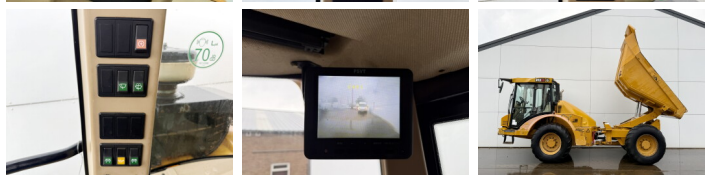

Hydrema

Hydrema 912 ES

BOSS
MACHINERY

€ 42.500excl.

Year **2014**
Reference number **BM007681**
Hours **7.925**

Algemeen

Type 912 ES
Location Veldhoven, Netherlands
Certificaat CE

Description Available at Boss Machinery! This Hydrema 912 ES Dump Truck from 2014 has an engine power of 97 kW and counts 7925 operational hours. The total weight of this Hydrema 912 ES is 8000 kg and the dimensions are 5.82 x 2.56 x 2.83. Furthermore, this 912 ES is equipped with Air Conditioning, Climate Control, Camera. The Hydrema Dump Truck also has a CE marking. Do you want more information or do you want to try the Hydrema 912 ES at our yard? Please let us know.

Maten / Gewichten

Weight: 8000
L*W*H: 5.82 x 2.56 x 2.83

Technische informatie

Drive configurations 4x4

Motor informatie

Engine brand: Cummins
Engine model: QSB4.5 130
Cylinders: 4
Turbo
Capacity in kW: 97

Banden / Rupsen

20% 20% 600/55-26.5
20% 20% 600/55-26.5

Opties

Air Conditioning

Climate Control

Camera