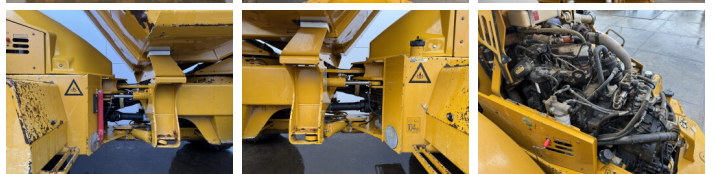

Hydrema

Hydrema 912 ES

BOSS
MACHINERY

€ 42.500excl.

Year **2014**
Reference number **BM007681**
Hours **7.925**

Algemeen

Type 912 ES
Location Veldhoven, Netherlands
Certificaat CE

Description Available at Boss Machinery! This Hydrema 912 ES Dump Truck from 2014 has an engine power of 97 kW and counts 7925 operational hours. The total weight of this Hydrema 912 ES is 8000 kg and the dimensions are 5.82 x 2.56 x 2.83. Furthermore, this 912 ES is equipped with Air Conditioning, Climate Control, Camera. The Hydrema Dump Truck also has a CE marking. Do you want more information or do you want to try the Hydrema 912 ES at our yard? Please let us know.

Maten / Gewichten

Weight: 8000
L*W*H: 5.82 x 2.56 x 2.83

Technische informatie

Drive configurations 4x4

Motor informatie

Engine brand: Cummins
Engine model: QSB4.5 130
Cylinders: 4
Turbo
Capacity in kW: 97

Banden / Rupsen

20% 20% 600/55-26.5
20% 20% 600/55-26.5

Opties

Air Conditioning

Climate Control

Camera