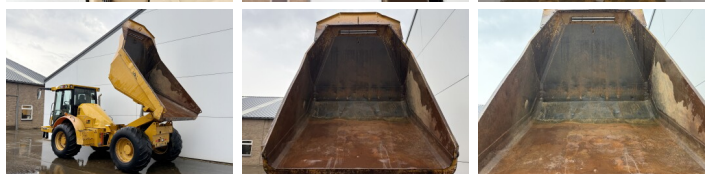

Hydrema

Hydrema 912 ES

BOSS
MACHINERY

€ 42.500excl.

Year **2014**
Reference number **BM007681**
Hours **7.925**

Algemeen

Type 912 ES
Location Veldhoven, Netherlands
Certificaat CE

Description Available at Boss Machinery! This Hydrema 912 ES Dump Truck from 2014 has an engine power of 97 kW and counts 7925 operational hours. The total weight of this Hydrema 912 ES is 8000 kg and the dimensions are 5.82 x 2.56 x 2.83. Furthermore, this 912 ES is equipped with Air Conditioning, Climate Control, Camera. The Hydrema Dump Truck also has a CE marking. Do you want more information or do you want to try the Hydrema 912 ES at our yard? Please let us know.

Maten / Gewichten

Weight: 8000
L*W*H: 5.82 x 2.56 x 2.83

Technische informatie

Drive configurations 4x4

Motor informatie

Engine brand: Cummins
Engine model: QSB4.5 130
Cylinders: 4
Turbo
Capacity in kW: 97

Banden / Rupsen

20% 20% 600/55-26.5
20% 20% 600/55-26.5

Opties

Air Conditioning

Climate Control

Camera