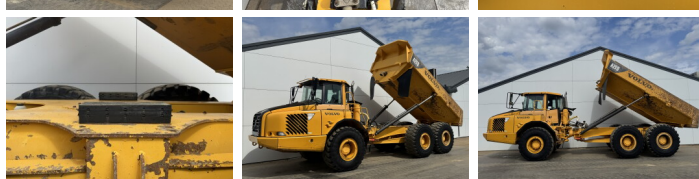

Volvo

Volvo A25D

Year **2007**
Reference number **BM007441**
Hours **24.383**

Algemeen

Type **A25D**
Location **Veldhoven, Netherlands**
Certificaat **CE**

Available at Boss Machinery! This Volvo A25D Dump Truck from 2007 has an engine power of 223 kW and counts 24383 operational hours. The total weight of this Volvo A25D is 21560 kg and the dimensions are 10.24 x 2.95 x 3.43. Furthermore, this A25D is equipped with Air Conditioning, Heated Seat, Body heating, Bluetooth, Radio. The Volvo Dump Truck also has a CE marking. Do you want more information or do you want to try the Volvo A25D at our yard? Please let us know.

Description

Maten / Gewichten

Weight: **21560**
L*W*H: **10.24 x 2.95 x 3.43**

Technische informatie

Drive configurations **6x6**

Motor informatie

Engine brand: **Volvo**
Engine model: **D9B**
Cylinders: **6**
Turbo
Capacity in kW: **223**

Banden / Rupsen

20% 20% **23.5R25**
20% 20% **23.5R25**
20% 20% **23.5R25**

Opties