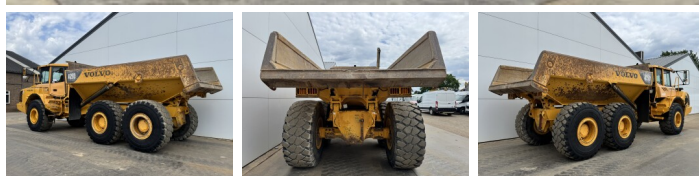

Volvo

Volvo A25D

Year **2007**
Reference number **BM007441**
Hours **24.383**

Algemeen

Type **A25D**
Location **Veldhoven, Netherlands**
Certificaat **CE**

Available at Boss Machinery! This Volvo A25D Dump Truck from 2007 has an engine power of 223 kW and counts 24383 operational hours. The total weight of this Volvo A25D is 21560 kg and the dimensions are 10.24 x 2.95 x 3.43. Furthermore, this A25D is equipped with Air Conditioning, Heated Seat, Body heating, Bluetooth, Radio. The Volvo Dump Truck also has a CE marking. Do you want more information or do you want to try the Volvo A25D at our yard? Please let us know.

Description

Maten / Gewichten

Weight: **21560**
L*W*H: **10.24 x 2.95 x 3.43**

Technische informatie

Drive configurations **6x6**

Motor informatie

Engine brand: **Volvo**
Engine model: **D9B**
Cylinders: **6**
Turbo
Capacity in kW: **223**

Banden / Rupsen

20% 20% **23.5R25**
20% 20% **23.5R25**
20% 20% **23.5R25**

Opties