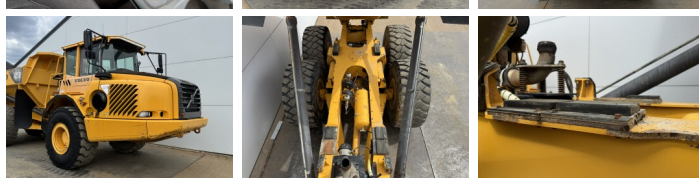

Volvo

Volvo A25D

Year **2007**
Reference number **BM007441**
Hours **24.383**

Algemeen

Type **A25D**
Location **Veldhoven, Netherlands**
Certificaat **CE**

Available at Boss Machinery! This Volvo A25D Dump Truck from 2007 has an engine power of 223 kW and counts 24383 operational hours. The total weight of this Volvo A25D is 21560 kg and the dimensions are 10.24 x 2.95 x 3.43. Furthermore, this A25D is equipped with Air Conditioning, Heated Seat, Body heating, Bluetooth, Radio. The Volvo Dump Truck also has a CE marking. Do you want more information or do you want to try the Volvo A25D at our yard? Please let us know.

Description

Maten / Gewichten

Weight: **21560**
L*W*H: **10.24 x 2.95 x 3.43**

Technische informatie

Drive configurations **6x6**

Motor informatie

Engine brand: **Volvo**
Engine model: **D9B**
Cylinders: **6**
Turbo
Capacity in kW: **223**

Banden / Rupsen

20% 20% **23.5R25**
20% 20% **23.5R25**
20% 20% **23.5R25**

Opties