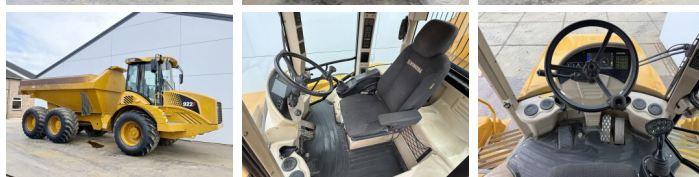

Hydrema

Hydrema 922F

BOSS
MACHINERY

€ 64.500excl.

Year **2016**
Reference number **BM007658**
Hours **7.741**

Algemeen

Type **922F**
Location **Veldhoven, Netherlands**
Certificaat **CE**

Description

Available at Boss Machinery! This Hydrema 922F Dump Truck from 2016 has an engine power of 218 kW and counts 7741 operational hours. The total weight of this Hydrema 922F is 16700 kg and the dimensions are 9.15 x 3.19 x 3.35. Furthermore, this 922F is equipped with Air Conditioning, Climate Control, Camera, Radio. The Hydrema Dump Truck also has a CE marking. Do you want more information or do you want to try the Hydrema 922F at our yard? Please let us know.

Maten / Gewichten

Weight: **16700**
L*W*H: **9.15 x 3.19 x 3.35**

Technische informatie

Drive configurations **6x6**

Motor informatie

Engine brand: **Cummings**
Engine model: **QSB6.7**
Cylinders: **6**
Turbo
Capacity in kW: **218**

Banden / Rupsen

30% 30% **800/45-30.5**
30% 30% **800/45-30.5**
30% 30% **800/45-30.5**