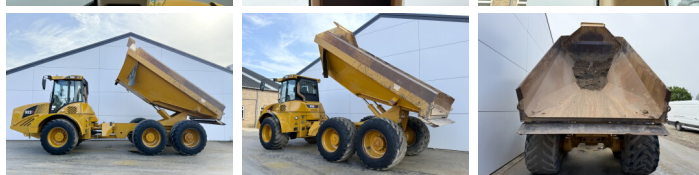

Hydrema

Hydrema 922F

BOSS
MACHINERY

€ 64.500excl.

Year **2016**
Reference number **BM007658**
Hours **7.741**

Algemeen

Type **922F**
Location **Veldhoven, Netherlands**
Certificaat **CE**

Description

Available at Boss Machinery! This Hydrema 922F Dump Truck from 2016 has an engine power of 218 kW and counts 7741 operational hours. The total weight of this Hydrema 922F is 16700 kg and the dimensions are 9.15 x 3.19 x 3.35. Furthermore, this 922F is equipped with Air Conditioning, Climate Control, Camera, Radio. The Hydrema Dump Truck also has a CE marking. Do you want more information or do you want to try the Hydrema 922F at our yard? Please let us know.

Maten / Gewichten

Weight: **16700**
L*W*H: **9.15 x 3.19 x 3.35**

Technische informatie

Drive configurations **6x6**

Motor informatie

Engine brand: **Cummings**
Engine model: **QSB6.7**
Cylinders: **6**
Turbo
Capacity in kW: **218**

Banden / Rupsen

30% 30% **800/45-30.5**
30% 30% **800/45-30.5**
30% 30% **800/45-30.5**