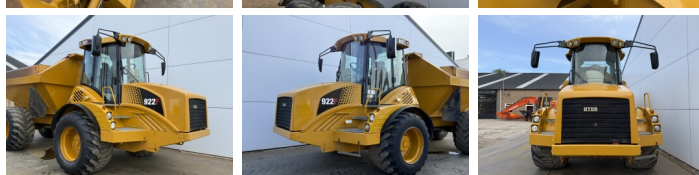

Hydrema

Hydrema 922F

BOSS
MACHINERY

€ 64.500excl.

Year **2016**
Reference number **BM007658**
Hours **7.741**

Algemeen

Type **922F**
Location **Veldhoven, Netherlands**
Certificaat **CE**

Description

Available at Boss Machinery! This Hydrema 922F Dump Truck from 2016 has an engine power of 218 kW and counts 7741 operational hours. The total weight of this Hydrema 922F is 16700 kg and the dimensions are 9.15 x 3.19 x 3.35. Furthermore, this 922F is equipped with Air Conditioning, Climate Control, Camera, Radio. The Hydrema Dump Truck also has a CE marking. Do you want more information or do you want to try the Hydrema 922F at our yard? Please let us know.

Maten / Gewichten

Weight: **16700**
L*W*H: **9.15 x 3.19 x 3.35**

Technische informatie

Drive configurations **6x6**

Motor informatie

Engine brand: **Cummings**
Engine model: **QSB6.7**
Cylinders: **6**
Turbo
Capacity in kW: **218**

Banden / Rupsen

30% 30% **800/45-30.5**
30% 30% **800/45-30.5**
30% 30% **800/45-30.5**