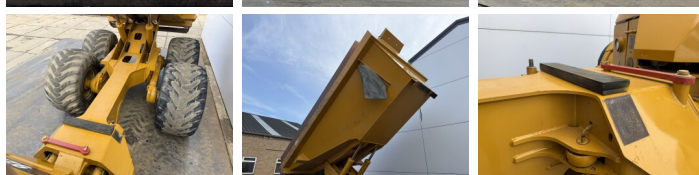

Available at Boss Machinery! This Hydrema 922F Dump Truck from 2016 has an engine power of 218 kW and counts 7741 operational hours. The total weight of this Hydrema 922F is 16700 kg and the dimensions are 9.15 x 3.19 x 3.35. Furthermore, this 922F is equipped with Air Conditioning, Climate Control, Camera, Radio. The Hydrema Dump Truck also has a CE marking. Do you want more information or do you want to try the Hydrema 922F at our yard? Please let us know.

Banden / Rupsen

30% 30% **800/45-30.5**
30% 30% **800/45-30.5**
30% 30% **800/45-30.5**

Opties

Air Conditioning

Climate Control

Camera

Radio