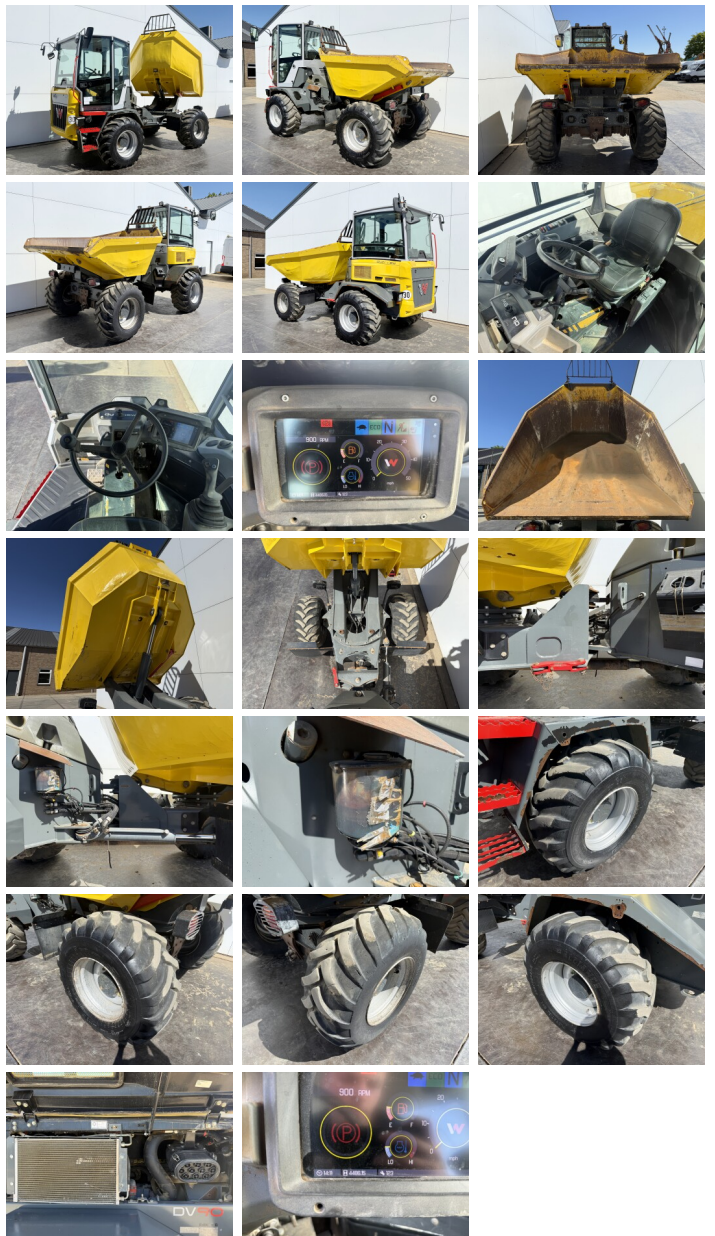

Wacker Neuson

Wacker Neuson DV90 SWIVEL

€ 36.500excl.

Year **2019**
Reference number **BM007508**
Hours **4.486**

Algemeen

Type DV90 SWIVEL
Location Veldhoven, Netherlands
Certificaat CE + EPA

Description

Available at Boss Machinery! This Wacker Neuson DV90 SWIVEL Dump Truck from 2019 has an engine power of 55 kW and counts 4486 operational hours. The total weight of this Wacker Neuson DV90 SWIVEL is 5444 kg and the dimensions are 4.82 x 3.37 x 3.00. Furthermore, this DV90 SWIVEL is equipped with Central greasing. The Wacker Neuson Dump Truck also has a CE + EPA marking. Do you want more information or do you want to try the Wacker Neuson DV90 SWIVEL at our yard? Please let us know.

Maten / Gewichten

Weight: 5444
L*W*H: 4.82 x 3.37 x 3.00

Technische informatie

Drive configurations 4x4

Motor informatie

Engine brand: Deutz
Engine model: TD 2.9 L4
Cylinders: 4
Turbo
Capacity in kW: 55

Banden / Rupsen

50% 50%

500/60-22.5

BOSS
MACHINERY