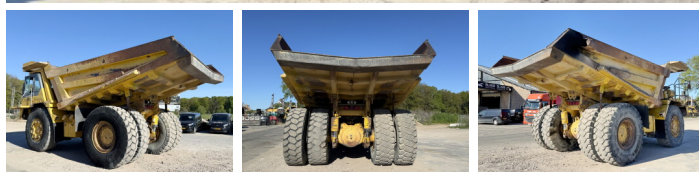

Komatsu

Komatsu HD605-5

BOSS
MACHINERY

€ 59.500excl.

Year **2001**
Reference number **BM007143**
Hours **22.848**

Algemeen

Type **HD605-5**
Location **Veldhoven, Netherlands**
Certificaat **CE**

Description

Available at Boss Machinery! This Komatsu HD605-5 Dump Truck from 2001 has an engine power of 533 kW and counts 22848 operational hours. The total weight of this Komatsu HD605-5 is 47400 kg and the dimensions are 9.21 x 4.56 x 4.37. Furthermore, this HD605-5 is equipped with Camera, Radio, Heated Seat, Air Conditioning, Body heating, Central greasing. The Komatsu Dump Truck also has a CE marking. Do you want more information or do you want to try the Komatsu HD605-5 at our yard? Please let us know.

Maten / Gewichten

L*W*H: **9.21 x 4.56 x 4.37**
Weight: **47400**

Motor informatie

Engine brand: **Komatsu**
Engine model: **SAA6D170E**
Cylinders: **6**
Turbo
Capacity in kW: **533**

Banden / Rupsen

30% 30% **24.00R35**
40% 40% 40% 40% **24.00R35**

Opties

Camera
Radio