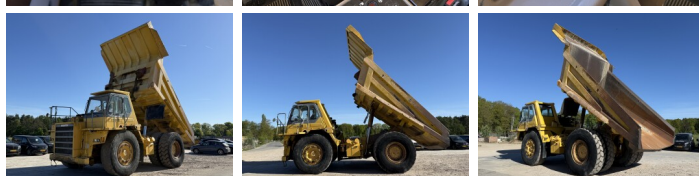

Komatsu

Komatsu HD605-5

BOSS
MACHINERY

€ 59.500excl.

Year **2001**
Reference number **BM007143**
Hours **22.848**

Algemeen

Type **HD605-5**
Location **Veldhoven, Netherlands**
Certificaat **CE**

Description

Available at Boss Machinery! This Komatsu HD605-5 Dump Truck from 2001 has an engine power of 533 kW and counts 22848 operational hours. The total weight of this Komatsu HD605-5 is 47400 kg and the dimensions are 9.21 x 4.56 x 4.37. Furthermore, this HD605-5 is equipped with Camera, Radio, Heated Seat, Air Conditioning, Body heating, Central greasing. The Komatsu Dump Truck also has a CE marking. Do you want more information or do you want to try the Komatsu HD605-5 at our yard? Please let us know.

Maten / Gewichten

L*W*H: **9.21 x 4.56 x 4.37**
Weight: **47400**

Motor informatie

Engine brand: **Komatsu**
Engine model: **SAA6D170E**
Cylinders: **6**
Turbo
Capacity in kW: **533**

Banden / Rupsen

30% 30% **24.00R35**
40% 40% 40% 40% **24.00R35**

Opties

Camera
Radio