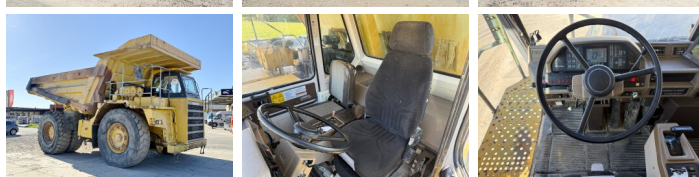

Komatsu

Komatsu HD605-5

BOSS
MACHINERY

€ 59.500excl.

Year **2001**
Reference number **BM007143**
Hours **22.848**

Algemeen

Type **HD605-5**
Location **Veldhoven, Netherlands**
Certificaat **CE**

Description

Available at Boss Machinery! This Komatsu HD605-5 Dump Truck from 2001 has an engine power of 533 kW and counts 22848 operational hours. The total weight of this Komatsu HD605-5 is 47400 kg and the dimensions are 9.21 x 4.56 x 4.37. Furthermore, this HD605-5 is equipped with Camera, Radio, Heated Seat, Air Conditioning, Body heating, Central greasing. The Komatsu Dump Truck also has a CE marking. Do you want more information or do you want to try the Komatsu HD605-5 at our yard? Please let us know.

Maten / Gewichten

L*W*H: **9.21 x 4.56 x 4.37**
Weight: **47400**

Motor informatie

Engine brand: **Komatsu**
Engine model: **SAA6D170E**
Cylinders: **6**
Turbo
Capacity in kW: **533**

Banden / Rupsen

30% 30% **24.00R35**
40% 40% 40% 40% **24.00R35**

Opties

Camera
Radio