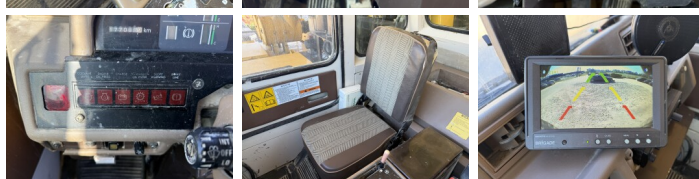

Komatsu

Komatsu HD605-5

BOSS
MACHINERY

€ 59.500excl.

Year **2001**
Reference number **BM007143**
Hours **22.848**

Algemeen

Type **HD605-5**
Location **Veldhoven, Netherlands**
Certificaat **CE**

Description

Available at Boss Machinery! This Komatsu HD605-5 Dump Truck from 2001 has an engine power of 533 kW and counts 22848 operational hours. The total weight of this Komatsu HD605-5 is 47400 kg and the dimensions are 9.21 x 4.56 x 4.37. Furthermore, this HD605-5 is equipped with Camera, Radio, Heated Seat, Air Conditioning, Body heating, Central greasing. The Komatsu Dump Truck also has a CE marking. Do you want more information or do you want to try the Komatsu HD605-5 at our yard? Please let us know.

Maten / Gewichten

L*W*H: **9.21 x 4.56 x 4.37**
Weight: **47400**

Motor informatie

Engine brand: **Komatsu**
Engine model: **SAA6D170E**
Cylinders: **6**
Turbo
Capacity in kW: **533**

Banden / Rupsen

30% 30% **24.00R35**
40% 40% 40% 40% **24.00R35**

Opties

Camera
Radio