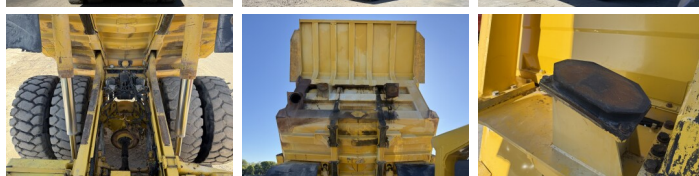

Komatsu

Komatsu HD605-5

BOSS
MACHINERY

€ 59.500excl.

Year **2001**
Reference number **BM007143**
Hours **22.848**

Algemeen

Type **HD605-5**
Location **Veldhoven, Netherlands**
Certificaat **CE**

Description

Available at Boss Machinery! This Komatsu HD605-5 Dump Truck from 2001 has an engine power of 533 kW and counts 22848 operational hours. The total weight of this Komatsu HD605-5 is 47400 kg and the dimensions are 9.21 x 4.56 x 4.37. Furthermore, this HD605-5 is equipped with Camera, Radio, Heated Seat, Air Conditioning, Body heating, Central greasing. The Komatsu Dump Truck also has a CE marking. Do you want more information or do you want to try the Komatsu HD605-5 at our yard? Please let us know.

Maten / Gewichten

L*W*H: **9.21 x 4.56 x 4.37**
Weight: **47400**

Motor informatie

Engine brand: **Komatsu**
Engine model: **SAA6D170E**
Cylinders: **6**
Turbo
Capacity in kW: **533**

Banden / Rupsen

30% 30% **24.00R35**
40% 40% 40% 40% **24.00R35**

Opties

Camera
Radio