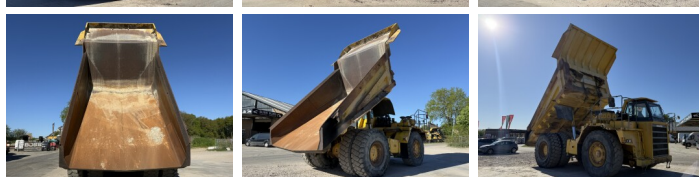

Komatsu

Komatsu HD605-5

BOSS
MACHINERY

€ 59.500excl.

Year **2001**
Reference number **BM007143**
Hours **22.848**

Algemeen

Type **HD605-5**
Location **Veldhoven, Netherlands**
Certificaat **CE**

Description

Available at Boss Machinery! This Komatsu HD605-5 Dump Truck from 2001 has an engine power of 533 kW and counts 22848 operational hours. The total weight of this Komatsu HD605-5 is 47400 kg and the dimensions are 9.21 x 4.56 x 4.37. Furthermore, this HD605-5 is equipped with Camera, Radio, Heated Seat, Air Conditioning, Body heating, Central greasing. The Komatsu Dump Truck also has a CE marking. Do you want more information or do you want to try the Komatsu HD605-5 at our yard? Please let us know.

Maten / Gewichten

L*W*H: **9.21 x 4.56 x 4.37**
Weight: **47400**

Motor informatie

Engine brand: **Komatsu**
Engine model: **SAA6D170E**
Cylinders: **6**
Turbo
Capacity in kW: **533**

Banden / Rupsen

30% 30% **24.00R35**
40% 40% 40% 40% **24.00R35**

Opties

Camera
Radio