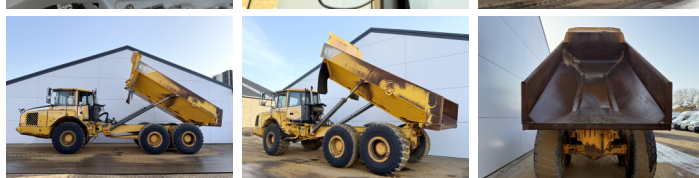

Volvo

Volvo A25E

€ 59.500excl.

Year **2007**
Reference number **BM07391**
Hours **24.385**

Algemeen

Type **A25E**
Location **Veldhoven, Netherlands**
Certificaat **CE**

Description

Available at Boss Machinery! This Volvo A25E Dump Truck from 2007 has an engine power of 223 kW and counts 24385 operational hours. The total weight of this Volvo A25E is 21560 kg and the dimensions are 10.31 x 2.87 x 3.42. Furthermore, this A25E is equipped with Bluetooth, Heated Seat, Air Conditioning, Body heating, Camera, Radio. The Volvo Dump Truck also has a CE marking. Do you want more information or do you want to try the Volvo A25E at our yard? Please let us know.

Maten / Gewichten

L*W*H: **10.31 x 2.87 x 3.42**
Weight: **21560**

Technische informatie

Drive configurations **6x6**

Motor informatie

Engine brand: **Volvo**
Engine model: **D9B**
Cylinders: **6**
Turbo
Capacity in kW: **223**

Banden / Rupsen

30% 30% **23.5R25**
20% 20% **23.5R25**
20% 20% **23.5R25**

BOSS

MACHINERY

Opties

Bluetooth

Heated Seat

Air Conditioning