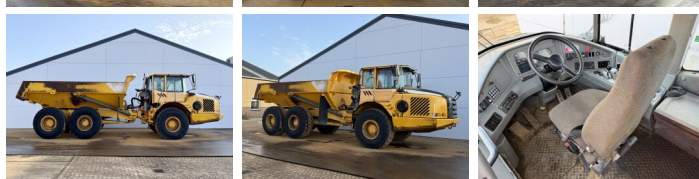

Volvo

Volvo A25E

€ 59.500excl.

Year **2007**
Reference number **BM07391**
Hours **24.385**

Algemeen

Type **A25E**
Location **Veldhoven, Netherlands**
Certificaat **CE**

Description

Available at Boss Machinery! This Volvo A25E Dump Truck from 2007 has an engine power of 223 kW and counts 24385 operational hours. The total weight of this Volvo A25E is 21560 kg and the dimensions are 10.31 x 2.87 x 3.42. Furthermore, this A25E is equipped with Bluetooth, Heated Seat, Air Conditioning, Body heating, Camera, Radio. The Volvo Dump Truck also has a CE marking. Do you want more information or do you want to try the Volvo A25E at our yard? Please let us know.

Maten / Gewichten

L*W*H: **10.31 x 2.87 x 3.42**
Weight: **21560**

Technische informatie

Drive configurations **6x6**

Motor informatie

Engine brand: **Volvo**
Engine model: **D9B**
Cylinders: **6**
Turbo
Capacity in kW: **223**

Banden / Rupsen

30% 30% **23.5R25**
20% 20% **23.5R25**
20% 20% **23.5R25**

BOSS

MACHINERY

Opties

Bluetooth

Heated Seat

Air Conditioning