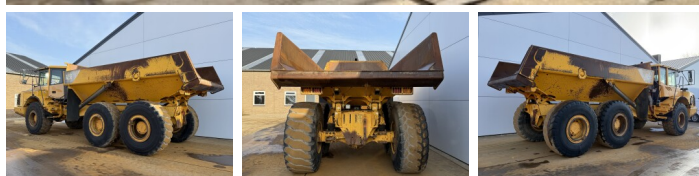

Volvo

Volvo A25E

€ 59.500excl.

Year **2007**
Reference number **BM07391**
Hours **24.385**

Algemeen

Type **A25E**
Location **Veldhoven, Netherlands**
Certificaat **CE**

Description

Available at Boss Machinery! This Volvo A25E Dump Truck from 2007 has an engine power of 223 kW and counts 24385 operational hours. The total weight of this Volvo A25E is 21560 kg and the dimensions are 10.31 x 2.87 x 3.42. Furthermore, this A25E is equipped with Bluetooth, Heated Seat, Air Conditioning, Body heating, Camera, Radio. The Volvo Dump Truck also has a CE marking. Do you want more information or do you want to try the Volvo A25E at our yard? Please let us know.

Maten / Gewichten

L*W*H: **10.31 x 2.87 x 3.42**
Weight: **21560**

Technische informatie

Drive configurations **6x6**

Motor informatie

Engine brand: **Volvo**
Engine model: **D9B**
Cylinders: **6**
Turbo
Capacity in kW: **223**

Banden / Rupsen

30% 30% **23.5R25**
20% 20% **23.5R25**
20% 20% **23.5R25**

BOSS

MACHINERY

Opties

Bluetooth

Heated Seat

Air Conditioning