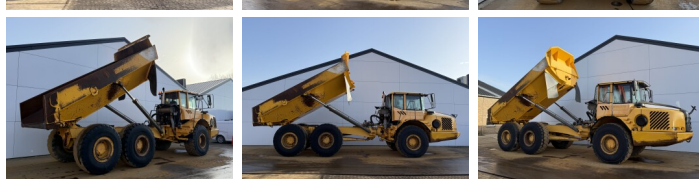

Volvo

Volvo A25E

€ 59.500excl.

Year **2007**
Reference number **BM07391**
Hours **24.385**

Algemeen

Type **A25E**
Location **Veldhoven, Netherlands**
Certificaat **CE**

Description

Available at Boss Machinery! This Volvo A25E Dump Truck from 2007 has an engine power of 223 kW and counts 24385 operational hours. The total weight of this Volvo A25E is 21560 kg and the dimensions are 10.31 x 2.87 x 3.42. Furthermore, this A25E is equipped with Bluetooth, Heated Seat, Air Conditioning, Body heating, Camera, Radio. The Volvo Dump Truck also has a CE marking. Do you want more information or do you want to try the Volvo A25E at our yard? Please let us know.

Maten / Gewichten

L*W*H: **10.31 x 2.87 x 3.42**
Weight: **21560**

Technische informatie

Drive configurations **6x6**

Motor informatie

Engine brand: **Volvo**
Engine model: **D9B**
Cylinders: **6**
Turbo
Capacity in kW: **223**

Banden / Rupsen

30% 30% **23.5R25**
20% 20% **23.5R25**
20% 20% **23.5R25**

BOSS

MACHINERY

Opties

Bluetooth

Heated Seat

Air Conditioning