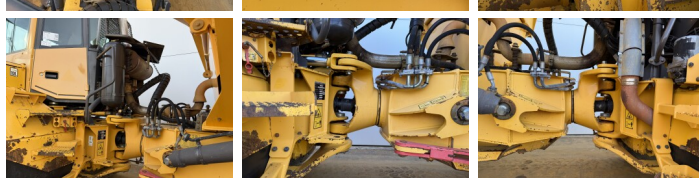

Volvo

Volvo A25E

€ 59.500excl.

Year **2007**
Reference number **BM07391**
Hours **24.385**

Algemeen

Type **A25E**
Location **Veldhoven, Netherlands**
Certificaat **CE**

Description

Available at Boss Machinery! This Volvo A25E Dump Truck from 2007 has an engine power of 223 kW and counts 24385 operational hours. The total weight of this Volvo A25E is 21560 kg and the dimensions are 10.31 x 2.87 x 3.42. Furthermore, this A25E is equipped with Bluetooth, Heated Seat, Air Conditioning, Body heating, Camera, Radio. The Volvo Dump Truck also has a CE marking. Do you want more information or do you want to try the Volvo A25E at our yard? Please let us know.

Maten / Gewichten

L*W*H: **10.31 x 2.87 x 3.42**
Weight: **21560**

Technische informatie

Drive configurations **6x6**

Motor informatie

Engine brand: **Volvo**
Engine model: **D9B**
Cylinders: **6**
Turbo
Capacity in kW: **223**

Banden / Rupsen

30% 30% **23.5R25**
20% 20% **23.5R25**
20% 20% **23.5R25**

BOSS

MACHINERY

Opties

Bluetooth

Heated Seat

Air Conditioning