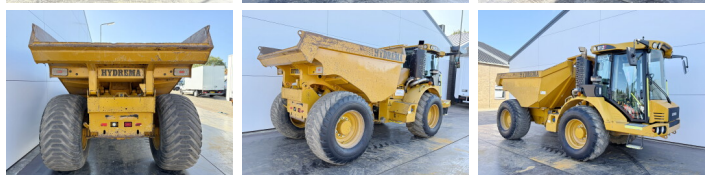

Hydrema

Hydrema 912F

BOSS
MACHINERY

Year **2018**
Reference number **BM006951**
Hours **8.432**

Algemeen

Type 912F
Location Veldhoven, Netherlands
Certificaat CE + EPA
Available at Boss Machinery! This Hydrema 912F Dump Truck from 2018 has an engine power of 104 kW and counts 8432 operational hours. The total weight of this Hydrema 912F is 7270 kg and the dimensions are 5.90 x 2.50 x 2.72. Furthermore, this 912F is equipped with Radio, Air Conditioning, Camera. The Hydrema Dump Truck also has a CE + EPA marking. Do you want more information or do you want to try the Hydrema 912F at our yard? Please let us know.

Description

Maten / Gewichten

L*W*H: 5.90 x 2.50 x 2.72
Weight: 7270

Technische informatie

Drive configurations 4x4

Motor informatie

Engine brand: Cummins
Engine model: QSB4.5 140
Cylinders: 4
Turbo
Capacity in kW: 104

Banden / Rupsen

30% 30% 600/55-26.5
30% 30% 600/55-26.5

Opties

Radio
Air Conditioning

Camera