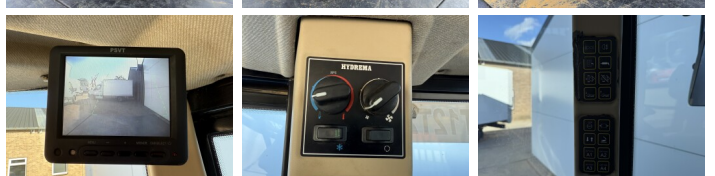

Hydrema

Hydrema 912F

BOSS
MACHINERY

Year **2018**
Reference number **BM006951**
Hours **8.432**

Algemeen

Type 912F
Location Veldhoven, Netherlands
Certificaat CE + EPA
Available at Boss Machinery! This Hydrema 912F Dump Truck from 2018 has an engine power of 104 kW and counts 8432 operational hours. The total weight of this Hydrema 912F is 7270 kg and the dimensions are 5.90 x 2.50 x 2.72. Furthermore, this 912F is equipped with Radio, Air Conditioning, Camera. The Hydrema Dump Truck also has a CE + EPA marking. Do you want more information or do you want to try the Hydrema 912F at our yard? Please let us know.

Description

Maten / Gewichten

L*W*H: 5.90 x 2.50 x 2.72
Weight: 7270

Technische informatie

Drive configurations 4x4

Motor informatie

Engine brand: Cummins
Engine model: QSB4.5 140
Cylinders: 4
Turbo
Capacity in kW: 104

Banden / Rupsen

30% 30% 600/55-26.5
30% 30% 600/55-26.5

Opties

Radio
Air Conditioning

Camera