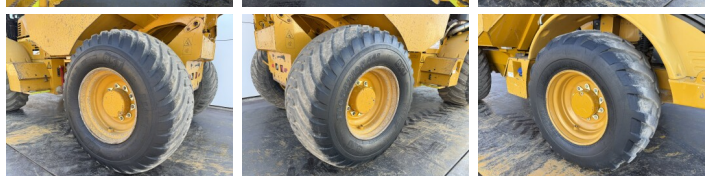

Hydrema

Hydrema 912F

BOSS
MACHINERY

Year **2018**
Reference number **BM006951**
Hours **8.432**

Algemeen

Type 912F
Location Veldhoven, Netherlands
Certificaat CE + EPA
Available at Boss Machinery! This Hydrema 912F Dump Truck from 2018 has an engine power of 104 kW and counts 8432 operational hours. The total weight of this Hydrema 912F is 7270 kg and the dimensions are 5.90 x 2.50 x 2.72. Furthermore, this 912F is equipped with Radio, Air Conditioning, Camera. The Hydrema Dump Truck also has a CE + EPA marking. Do you want more information or do you want to try the Hydrema 912F at our yard? Please let us know.

Description

Maten / Gewichten

L*W*H: 5.90 x 2.50 x 2.72
Weight: 7270

Technische informatie

Drive configurations 4x4

Motor informatie

Engine brand: Cummins
Engine model: QSB4.5 140
Cylinders: 4
Turbo
Capacity in kW: 104

Banden / Rupsen

30% 30% 600/55-26.5
30% 30% 600/55-26.5

Opties

Radio
Air Conditioning

Camera