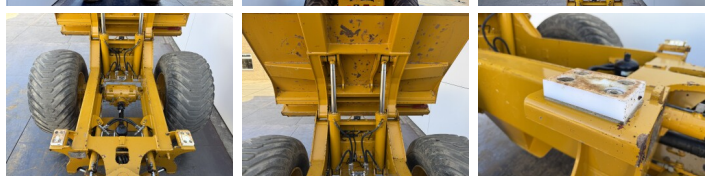

Hydrema

Hydrema 912F

BOSS
MACHINERY

Year **2018**
Reference number **BM006951**
Hours **8.432**

Algemeen

Type 912F
Location Veldhoven, Netherlands
Certificaat CE + EPA
Available at Boss Machinery! This Hydrema 912F Dump Truck from 2018 has an engine power of 104 kW and counts 8432 operational hours. The total weight of this Hydrema 912F is 7270 kg and the dimensions are 5.90 x 2.50 x 2.72. Furthermore, this 912F is equipped with Radio, Air Conditioning, Camera. The Hydrema Dump Truck also has a CE + EPA marking. Do you want more information or do you want to try the Hydrema 912F at our yard? Please let us know.

Description

Maten / Gewichten

L*W*H: 5.90 x 2.50 x 2.72
Weight: 7270

Technische informatie

Drive configurations 4x4

Motor informatie

Engine brand: Cummins
Engine model: QSB4.5 140
Cylinders: 4
Turbo
Capacity in kW: 104

Banden / Rupsen

30% 30% 600/55-26.5
30% 30% 600/55-26.5

Opties

Radio
Air Conditioning

Camera