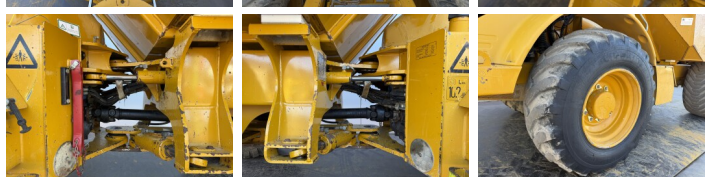

Hydrema

Hydrema 912F

BOSS
MACHINERY

Year **2018**
Reference number **BM006951**
Hours **8.432**

Algemeen

Type 912F
Location Veldhoven, Netherlands
Certificaat CE + EPA
Available at Boss Machinery! This Hydrema 912F Dump Truck from 2018 has an engine power of 104 kW and counts 8432 operational hours. The total weight of this Hydrema 912F is 7270 kg and the dimensions are 5.90 x 2.50 x 2.72. Furthermore, this 912F is equipped with Radio, Air Conditioning, Camera. The Hydrema Dump Truck also has a CE + EPA marking. Do you want more information or do you want to try the Hydrema 912F at our yard? Please let us know.

Description

Maten / Gewichten

L*W*H: 5.90 x 2.50 x 2.72
Weight: 7270

Technische informatie

Drive configurations 4x4

Motor informatie

Engine brand: Cummins
Engine model: QSB4.5 140
Cylinders: 4
Turbo
Capacity in kW: 104

Banden / Rupsen

30% 30% 600/55-26.5
30% 30% 600/55-26.5

Opties

Radio
Air Conditioning

Camera