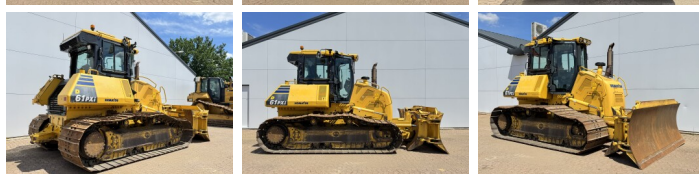

Komatsu

Komatsu D61PXi-24

BOSS
MACHINERY

€ 107.500excl.

Year **2019**
Reference number **BM007762**
Hours **7.599**

Algemeen

Type D61PXi-24
Location Veldhoven, Netherlands
Certificaat CE + EPA

Available at Boss Machinery! This Komatsu D61PXi-24 Dozer from 2019 has an engine power of 126 kW and counts 7599 operational hours. The total weight of this Komatsu D61PXi-24 is 19580 kg and the dimensions are 5.69 x 3.01 x 3.29. Furthermore, this D61PXi-24 is equipped with Bluetooth, Air Conditioning, Ripper Valve, Camera, AdBlue, Radio. The Komatsu Dozer also has a CE + EPA marking. Do you want more information or do you want to try the Komatsu D61PXi-24 at our yard? Please let us know.

Maten / Gewichten

Weight: 19580
L*W*H: 5.69 x 3.01 x 3.29

Motor informatie

Engine brand: Komatsu
Engine model: SAA6D107E-3-A
Cylinders: 6
Turbo
Capacity in kW: 126

Banden / Rupsen

Chain % 20
Plate % 20
Sprocket % 20
Plate width: 86 cm

Opties

Bluetooth
Air Conditioning
Ripper Valve
Camera
AdBlue
Radio