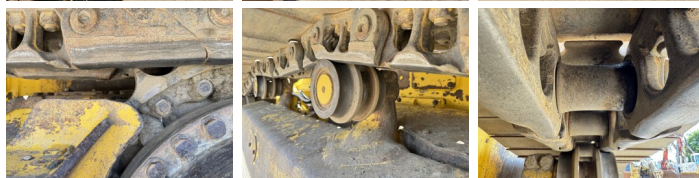

Komatsu

Komatsu D61PXi-24

BOSS
MACHINERY

€ 107.500excl.

Year **2019**
Reference number **BM007762**
Hours **7.599**

Algemeen

Type D61PXi-24
Location Veldhoven, Netherlands
Certificaat CE + EPA

Available at Boss Machinery! This Komatsu D61PXi-24 Dozer from 2019 has an engine power of 126 kW and counts 7599 operational hours. The total weight of this Komatsu D61PXi-24 is 19580 kg and the dimensions are 5.69 x 3.01 x 3.29. Furthermore, this D61PXi-24 is equipped with Bluetooth, Air Conditioning, Ripper Valve, Camera, AdBlue, Radio. The Komatsu Dozer also has a CE + EPA marking. Do you want more information or do you want to try the Komatsu D61PXi-24 at our yard? Please let us know.

Opties

Bluetooth
Air Conditioning
Ripper Valve
Camera
AdBlue
Radio