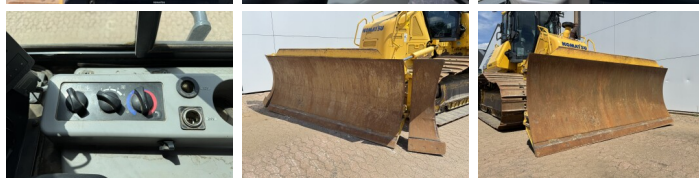

Komatsu

Komatsu D61PXi-24

BOSS
MACHINERY

€ 107.500excl.

Year **2019**
Reference number **BM007762**
Hours **7.599**

Algemeen

Type D61PXi-24
Location Veldhoven, Netherlands
Certificaat CE + EPA

Available at Boss Machinery! This Komatsu D61PXi-24 Dozer from 2019 has an engine power of 126 kW and counts 7599 operational hours. The total weight of this Komatsu D61PXi-24 is 19580 kg and the dimensions are 5.69 x 3.01 x 3.29. Furthermore, this D61PXi-24 is equipped with Bluetooth, Air Conditioning, Ripper Valve, Camera, AdBlue, Radio. The Komatsu Dozer also has a CE + EPA marking. Do you want more information or do you want to try the Komatsu D61PXi-24 at our yard? Please let us know.

Maten / Gewichten

Weight: 19580
L*W*H: 5.69 x 3.01 x 3.29

Motor informatie

Engine brand: Komatsu
Engine model: SAA6D107E-3-A
Cylinders: 6
Turbo
Capacity in kW: 126

Banden / Rupsen

Chain % 20
Plate % 20
Sprocket % 20
Plate width: 86 cm

Opties

Bluetooth
Air Conditioning
Ripper Valve
Camera
AdBlue
Radio