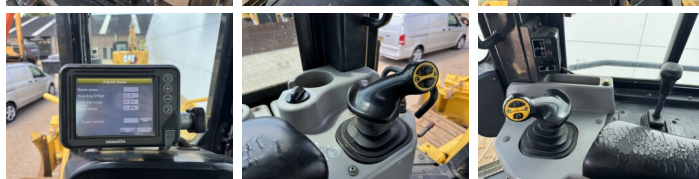

Komatsu

Komatsu D61PXi-24

BOSS
MACHINERY

€ 107.500excl.

Year **2019**
Reference number **BM007762**
Hours **7.599**

Algemeen

Type D61PXi-24
Location Veldhoven, Netherlands
Certificaat CE + EPA

Available at Boss Machinery! This Komatsu D61PXi-24 Dozer from 2019 has an engine power of 126 kW and counts 7599 operational hours. The total weight of this Komatsu D61PXi-24 is 19580 kg and the dimensions are 5.69 x 3.01 x 3.29. Furthermore, this D61PXi-24 is equipped with Bluetooth, Air Conditioning, Ripper Valve, Camera, AdBlue, Radio. The Komatsu Dozer also has a CE + EPA marking. Do you want more information or do you want to try the Komatsu D61PXi-24 at our yard? Please let us know.

Maten / Gewichten

Weight: 19580
L*W*H: 5.69 x 3.01 x 3.29

Motor informatie

Engine brand: Komatsu
Engine model: SAA6D107E-3-A
Cylinders: 6
Turbo
Capacity in kW: 126

Banden / Rupsen

Chain % 20
Plate % 20
Sprocket % 20
Plate width: 86 cm

Opties

Bluetooth
Air Conditioning
Ripper Valve
Camera
AdBlue
Radio