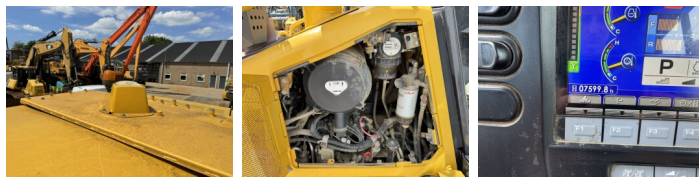

Komatsu

Komatsu D61PXi-24

BOSS
MACHINERY

€ 107.500excl.

Year **2019**
Reference number **BM007762**
Hours **7.599**

Algemeen

Type D61PXi-24
Location Veldhoven, Netherlands
Certificaat CE + EPA

Available at Boss Machinery! This Komatsu D61PXi-24 Dozer from 2019 has an engine power of 126 kW and counts 7599 operational hours. The total weight of this Komatsu D61PXi-24 is 19580 kg and the dimensions are 5.69 x 3.01 x 3.29. Furthermore, this D61PXi-24 is equipped with Bluetooth, Air Conditioning, Ripper Valve, Camera, AdBlue, Radio. The Komatsu Dozer also has a CE + EPA marking. Do you want more information or do you want to try the Komatsu D61PXi-24 at our yard? Please let us know.

Maten / Gewichten

Weight: 19580
L*W*H: 5.69 x 3.01 x 3.29

Motor informatie

Engine brand: Komatsu
Engine model: SAA6D107E-3-A
Cylinders: 6
Turbo
Capacity in kW: 126

Banden / Rupsen

Chain % 20
Plate % 20
Sprocket % 20
Plate width: 86 cm

Opties

Bluetooth
Air Conditioning
Ripper Valve
Camera
AdBlue
Radio