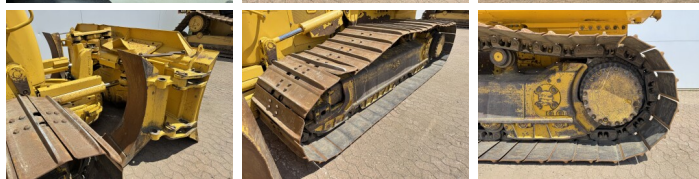

Komatsu

Komatsu D61PXi-24

BOSS
MACHINERY

€ 107.500excl.

Year **2019**
Reference number **BM007762**
Hours **7.599**

Algemeen

Type D61PXi-24
Location Veldhoven, Netherlands
Certificaat CE + EPA

Available at Boss Machinery! This Komatsu D61PXi-24 Dozer from 2019 has an engine power of 126 kW and counts 7599 operational hours. The total weight of this Komatsu D61PXi-24 is 19580 kg and the dimensions are 5.69 x 3.01 x 3.29. Furthermore, this D61PXi-24 is equipped with Bluetooth, Air Conditioning, Ripper Valve, Camera, AdBlue, Radio. The Komatsu Dozer also has a CE + EPA marking. Do you want more information or do you want to try the Komatsu D61PXi-24 at our yard? Please let us know.

Maten / Gewichten

Weight: 19580
L*W*H: 5.69 x 3.01 x 3.29

Motor informatie

Engine brand: Komatsu
Engine model: SAA6D107E-3-A
Cylinders: 6
Turbo
Capacity in kW: 126

Banden / Rupsen

Chain % 20
Plate % 20
Sprocket % 20
Plate width: 86 cm

Opties

Bluetooth
Air Conditioning
Ripper Valve
Camera
AdBlue
Radio