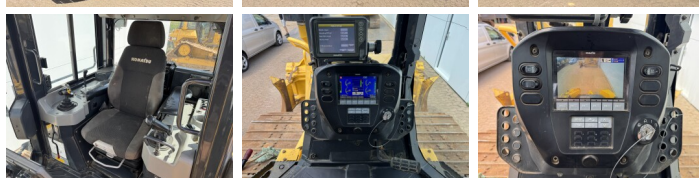

Komatsu

Komatsu D61PXi-24

BOSS
MACHINERY

€ 107.500excl.

Year **2019**
Reference number **BM007762**
Hours **7.599**

Algemeen

Type D61PXi-24
Location Veldhoven, Netherlands
Certificaat CE + EPA

Available at Boss Machinery! This Komatsu D61PXi-24 Dozer from 2019 has an engine power of 126 kW and counts 7599 operational hours. The total weight of this Komatsu D61PXi-24 is 19580 kg and the dimensions are 5.69 x 3.01 x 3.29. Furthermore, this D61PXi-24 is equipped with Bluetooth, Air Conditioning, Ripper Valve, Camera, AdBlue, Radio. The Komatsu Dozer also has a CE + EPA marking. Do you want more information or do you want to try the Komatsu D61PXi-24 at our yard? Please let us know.

Opties

Bluetooth
Air Conditioning
Ripper Valve
Camera
AdBlue
Radio