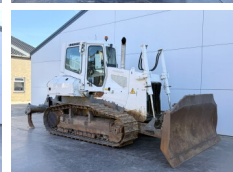

Liebherr

Liebherr PR724

BOSS
MACHINERY

€ 49.500excl.

Year **2008**
Reference number **BM007545**
Hours **11.613**

Algemeen

Type **PR724**
Location **Veldhoven, Netherlands**
Certificaat **CE + EPA**

Description

Available at Boss Machinery! This Liebherr PR724 Dozer from 2008 has an engine power of 140 kW and counts 11613 operational hours. The total weight of this Liebherr PR724 is 18500 kg and the dimensions are 6.94 x 2.42 x 3.38. Furthermore, this PR724 is equipped with Ripper Valve, Camera. The Liebherr Dozer also has a CE + EPA marking. Do you want more information or do you want to try the Liebherr PR724 at our yard? Please let us know.

Maten / Gewichten

L*W*H: 6.94 x 2.42 x 3.38
Weight: 18500

Technische informatie

German Machine

Motor informatie

Engine brand: Liebherr
Engine model: D934 LA6
Cylinders: 4
Turbo
Capacity in kW: 140

Banden / Rupsen

Sprocket % 40
Chain % 50
Plate % 50
Plate width: 60

Opties

Ripper Valve
Camera