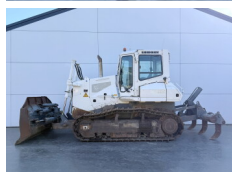

Liebherr

Liebherr PR724

BOSS
MACHINERY

€ 49.500excl.

Year **2008**
Reference number **BM007545**
Hours **11.613**

Algemeen

Type **PR724**
Location **Veldhoven, Netherlands**
Certificaat **CE + EPA**

Description

Available at Boss Machinery! This Liebherr PR724 Dozer from 2008 has an engine power of 140 kW and counts 11613 operational hours. The total weight of this Liebherr PR724 is 18500 kg and the dimensions are 6.94 x 2.42 x 3.38. Furthermore, this PR724 is equipped with Ripper Valve, Camera. The Liebherr Dozer also has a CE + EPA marking. Do you want more information or do you want to try the Liebherr PR724 at our yard? Please let us know.

Maten / Gewichten

L*W*H: 6.94 x 2.42 x 3.38
Weight: 18500

Technische informatie

German Machine

Motor informatie

Engine brand: Liebherr
Engine model: D934 LA6
Cylinders: 4
Turbo
Capacity in kW: 140

Banden / Rupsen

Sprocket % 40
Chain % 50
Plate % 50
Plate width: 60

Opties

Ripper Valve
Camera