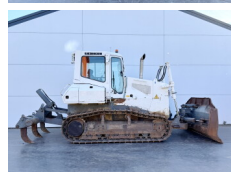

Liebherr

Liebherr PR724

BOSS
MACHINERY

€ 49.500excl.

Year **2008**
Reference number **BM007545**
Hours **11.613**

Algemeen

Type **PR724**
Location **Veldhoven, Netherlands**
Certificaat **CE + EPA**

Description

Available at Boss Machinery! This Liebherr PR724 Dozer from 2008 has an engine power of 140 kW and counts 11613 operational hours. The total weight of this Liebherr PR724 is 18500 kg and the dimensions are 6.94 x 2.42 x 3.38. Furthermore, this PR724 is equipped with Ripper Valve, Camera. The Liebherr Dozer also has a CE + EPA marking. Do you want more information or do you want to try the Liebherr PR724 at our yard? Please let us know.

Maten / Gewichten

L*W*H: 6.94 x 2.42 x 3.38
Weight: 18500

Technische informatie

German Machine

Motor informatie

Engine brand: Liebherr
Engine model: D934 LA6
Cylinders: 4
Turbo
Capacity in kW: 140

Banden / Rupsen

Sprocket % 40
Chain % 50
Plate % 50
Plate width: 60

Opties

Ripper Valve
Camera