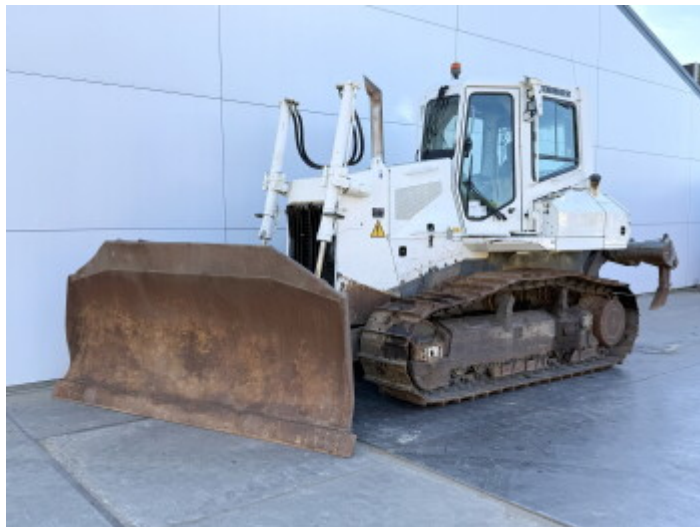

Liebherr

Liebherr PR724

BOSS
MACHINERY

€ 49.500excl.

Year **2008**
Reference number **BM007545**
Hours **11.613**

Algemeen

Type **PR724**
Location **Veldhoven, Netherlands**
Certificaat **CE + EPA**

Description

Available at Boss Machinery! This Liebherr PR724 Dozer from 2008 has an engine power of 140 kW and counts 11613 operational hours. The total weight of this Liebherr PR724 is 18500 kg and the dimensions are 6.94 x 2.42 x 3.38. Furthermore, this PR724 is equipped with Ripper Valve, Camera. The Liebherr Dozer also has a CE + EPA marking. Do you want more information or do you want to try the Liebherr PR724 at our yard? Please let us know.

Maten / Gewichten

L*W*H: 6.94 x 2.42 x 3.38
Weight: 18500

Technische informatie

German Machine

Motor informatie

Engine brand: Liebherr
Engine model: D934 LA6
Cylinders: 4
Turbo
Capacity in kW: 140

Banden / Rupsen

Sprocket % 40
Chain % 50
Plate % 50
Plate width: 60