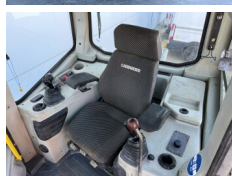

Liebherr

Liebherr PR724

BOSS
MACHINERY

€ 49.500excl.

Year **2008**
Reference number **BM007545**
Hours **11.613**

Algemeen

Type **PR724**
Location **Veldhoven, Netherlands**
Certificaat **CE + EPA**

Description

Available at Boss Machinery! This Liebherr PR724 Dozer from 2008 has an engine power of 140 kW and counts 11613 operational hours. The total weight of this Liebherr PR724 is 18500 kg and the dimensions are 6.94 x 2.42 x 3.38. Furthermore, this PR724 is equipped with Ripper Valve, Camera. The Liebherr Dozer also has a CE + EPA marking. Do you want more information or do you want to try the Liebherr PR724 at our yard? Please let us know.

Maten / Gewichten

L*W*H: 6.94 x 2.42 x 3.38
Weight: 18500

Technische informatie

German Machine

Motor informatie

Engine brand: Liebherr
Engine model: D934 LA6
Cylinders: 4
Turbo
Capacity in kW: 140

Banden / Rupsen

Sprocket % 40
Chain % 50
Plate % 50
Plate width: 60