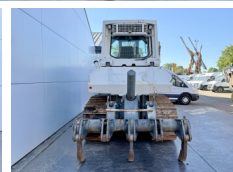

Available at Boss Machinery! This Liebherr PR724 Dozer from 2008 has an engine power of 140 kW and counts 11613 operational hours. The total weight of this Liebherr PR724 is 18500 kg and the dimensions are 6.94 x 2.42 x 3.38. Furthermore, this PR724 is equipped with Ripper Valve, Camera. The Liebherr Dozer also has a CE + EPA marking. Do you want more information or do you want to try the Liebherr PR724 at our yard? Please let us know.

Maten / Gewichten

L*W*H: 6.94 x 2.42 x 3.38
Weight: 18500

Technische informatie

German Machine

Motor informatie

Engine brand: Liebherr
Engine model: D934 LA6
Cylinders: 4
Turbo
Capacity in kW: 140

Banden / Rupsen

Sprocket % 40
Chain % 50
Plate % 50
Plate width: 60

Opties

Ripper Valve
Camera