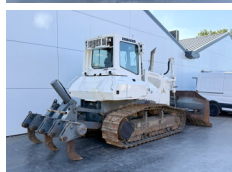

Liebherr

Liebherr PR724

BOSS
MACHINERY

€ 49.500excl.

Year **2008**
Reference number **BM007545**
Hours **11.613**

Algemeen

Type **PR724**
Location **Veldhoven, Netherlands**
Certificaat **CE + EPA**

Description

Available at Boss Machinery! This Liebherr PR724 Dozer from 2008 has an engine power of 140 kW and counts 11613 operational hours. The total weight of this Liebherr PR724 is 18500 kg and the dimensions are 6.94 x 2.42 x 3.38. Furthermore, this PR724 is equipped with Ripper Valve, Camera. The Liebherr Dozer also has a CE + EPA marking. Do you want more information or do you want to try the Liebherr PR724 at our yard? Please let us know.

Maten / Gewichten

L*W*H: 6.94 x 2.42 x 3.38
Weight: 18500

Technische informatie

German Machine

Motor informatie

Engine brand: Liebherr
Engine model: D934 LA6
Cylinders: 4
Turbo
Capacity in kW: 140

Banden / Rupsen

Sprocket % 40
Chain % 50
Plate % 50
Plate width: 60

Opties

Ripper Valve
Camera