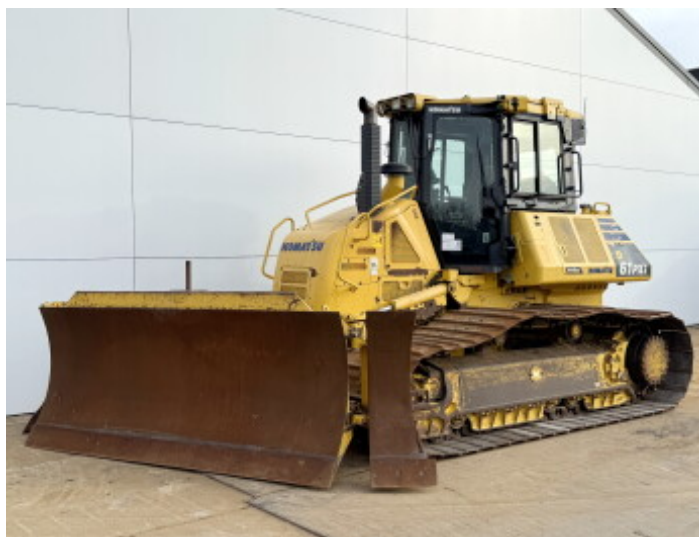

Komatsu

Komatsu D61PXi-24

BOSS
MACHINERY

€ 99.500excl.

Year **2017**
Reference number **BM007232**
Hours **8.336**

Algemeen

Type **D61PXi-24**
Location **Veldhoven, Netherlands**
Certificaat **CE + EPA**
Description
Available at Boss Machinery! This Komatsu D61PXi-24 Dozer from 2017 has an engine power of 126 kW and counts 8336 operational hours. The total weight of this Komatsu D61PXi-24 is 19580 kg and the dimensions are 5.47 x 2.99 x 3.30. Furthermore, this D61PXi-24 is equipped with Ripper Valve, Camera, AdBlue, Radio, Bluetooth, Air Conditioning. The Komatsu Dozer also has a CE + EPA marking. Do you want more information or do you want to try the Komatsu D61PXi-24 at our yard? Please let us know.

Maten / Gewichten

Weight: **19580**
L*W*H: **5.47 x 2.99 x 3.30**

Motor informatie

Engine brand: **Komatsu**
Engine model: **SAA6D107E-3-A**
Cylinders: **6**
Turbo
Capacity in kW: **126**

Banden / Rupsen

Plate % **30**
Sprocket % **60**
Chain % **40**
Plate width: **86 cm**

Opties

Ripper Valve
Camera
AdBlue
Radio
Bluetooth
Air Conditioning