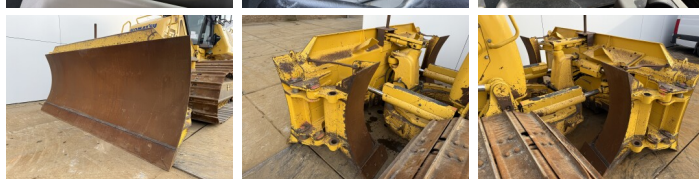

Komatsu

Komatsu D61PXi-24

BOSS
MACHINERY

€ 99.500excl.

Year **2017**
Reference number **BM007232**
Hours **8.336**

Algemeen

Type **D61PXi-24**
Location **Veldhoven, Netherlands**
Certificaat **CE + EPA**
Description
Available at Boss Machinery! This Komatsu D61PXi-24 Dozer from 2017 has an engine power of 126 kW and counts 8336 operational hours. The total weight of this Komatsu D61PXi-24 is 19580 kg and the dimensions are 5.47 x 2.99 x 3.30. Furthermore, this D61PXi-24 is equipped with Ripper Valve, Camera, AdBlue, Radio, Bluetooth, Air Conditioning. The Komatsu Dozer also has a CE + EPA marking. Do you want more information or do you want to try the Komatsu D61PXi-24 at our yard? Please let us know.

Maten / Gewichten

Weight: **19580**
L*W*H: **5.47 x 2.99 x 3.30**

Motor informatie

Engine brand: **Komatsu**
Engine model: **SAA6D107E-3-A**
Cylinders: **6**
Turbo
Capacity in kW: **126**

Banden / Rupsen

Plate % **30**
Sprocket % **60**
Chain % **40**
Plate width: **86 cm**

Opties

Ripper Valve
Camera
AdBlue
Radio
Bluetooth
Air Conditioning