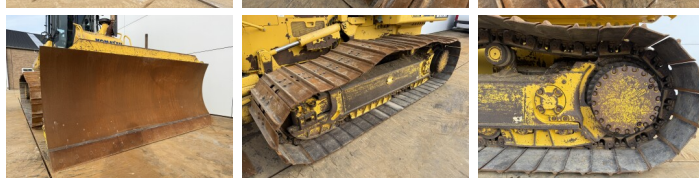

Komatsu

Komatsu D61PXi-24

BOSS
MACHINERY

€ 99.500excl.

Year **2017**
Reference number **BM007232**
Hours **8.336**

Algemeen

Type **D61PXi-24**
Location **Veldhoven, Netherlands**
Certificaat **CE + EPA**
Description
Available at Boss Machinery! This Komatsu D61PXi-24 Dozer from 2017 has an engine power of 126 kW and counts 8336 operational hours. The total weight of this Komatsu D61PXi-24 is 19580 kg and the dimensions are 5.47 x 2.99 x 3.30. Furthermore, this D61PXi-24 is equipped with Ripper Valve, Camera, AdBlue, Radio, Bluetooth, Air Conditioning. The Komatsu Dozer also has a CE + EPA marking. Do you want more information or do you want to try the Komatsu D61PXi-24 at our yard? Please let us know.

Maten / Gewichten

Weight: **19580**
L*W*H: **5.47 x 2.99 x 3.30**

Motor informatie

Engine brand: **Komatsu**
Engine model: **SAA6D107E-3-A**
Cylinders: **6**
Turbo
Capacity in kW: **126**

Banden / Rupsen

Plate % **30**
Sprocket % **60**
Chain % **40**
Plate width: **86 cm**

Opties

Ripper Valve
Camera
AdBlue
Radio
Bluetooth
Air Conditioning