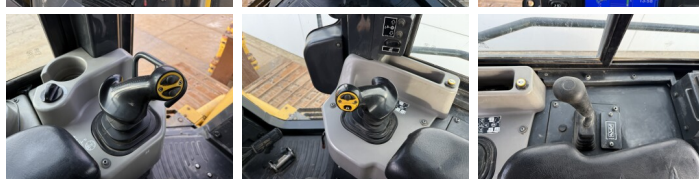

Komatsu

Komatsu D61PXi-24

BOSS
MACHINERY

€ 99.500excl.

Year **2017**
Reference number **BM007232**
Hours **8.336**

Algemeen

Type **D61PXi-24**
Location **Veldhoven, Netherlands**
Certificaat **CE + EPA**
Description
Available at Boss Machinery! This Komatsu D61PXi-24 Dozer from 2017 has an engine power of 126 kW and counts 8336 operational hours. The total weight of this Komatsu D61PXi-24 is 19580 kg and the dimensions are 5.47 x 2.99 x 3.30. Furthermore, this D61PXi-24 is equipped with Ripper Valve, Camera, AdBlue, Radio, Bluetooth, Air Conditioning. The Komatsu Dozer also has a CE + EPA marking. Do you want more information or do you want to try the Komatsu D61PXi-24 at our yard? Please let us know.

Opties

Ripper Valve
Camera
AdBlue
Radio
Bluetooth
Air Conditioning