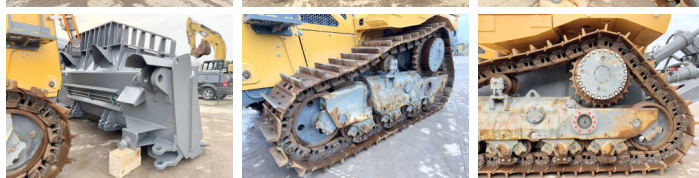

Liebherr

Liebherr PR766 05 Gen 8

BOSS
MACHINERY

€ 545.000excl.

Year **2022**
Reference number **BM006462**
Hours **149**

Algemeen

Type PR766 05 Gen 8
Location Veldhoven, Netherlands
Certificaat CE
Chassis nummer VAUZ1681TZT021083

Description

Available at Boss Machinery! This Liebherr PR766 05 Gen 8 Dozer from 2022 has an engine power of 360 kW and counts 149 operational hours. The total weight of this Liebherr PR766 05 Gen 8 is 54300 kg and the dimensions are 7.05 x 2.90 x 4.00. Furthermore, this PR766 05 Gen 8 is equipped with Air Suspension Seat, Air Conditioning, Climate Control, AdBlue, Pressurised Cabin, Camera, Radio, Backup alarm, Heated Seat, Extra hydraulic function. The Liebherr Dozer also has a CE marking. Do you want more information or do you want to try the Liebherr PR766 05 Gen 8 at our yard? Please let us know.

Maten / Gewichten

Blade Width 4.33m
Weight: 54300
L*W*H: 7.05 x 2.90 x 4.00

Technische informatie

Fuel Tank: 800L

Motor informatie

Engine brand: Liebherr
Engine model: D9508 A7
Cylinders: 8
Turbo
Capacity in kW: 360