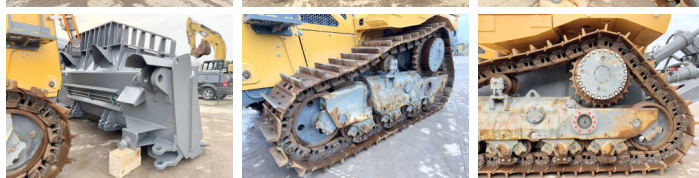

## Algemeen

Type PR766 05 Gen 8  
Location Veldhoven, Netherlands  
Certificaat CE  
Chassis nummer VAUZ1681TZT021083

Description

Available at Boss Machinery! This Liebherr PR766 05 Gen 8 Dozer from 2022 has an engine power of 360 kW and counts 149 operational hours. The total weight of this Liebherr PR766 05 Gen 8 is 54300 kg and the dimensions are 7.05 x 2.90 x 4.00. Furthermore, this PR766 05 Gen 8 is equipped with Air Suspension Seat, Air Conditioning, Climate Control, AdBlue, Pressurised Cabin, Camera, Radio, Backup alarm, Heated Seat, Extra hydraulic function. The Liebherr Dozer also has a CE marking. Do you want more information or do you want to try the Liebherr PR766 05 Gen 8 at our yard? Please let us know.

## Motor informatie

Engine brand: Liebherr  
Engine model: D9508 A7  
Cylinders: 8  
Turbo  
Capacity in kW: 360