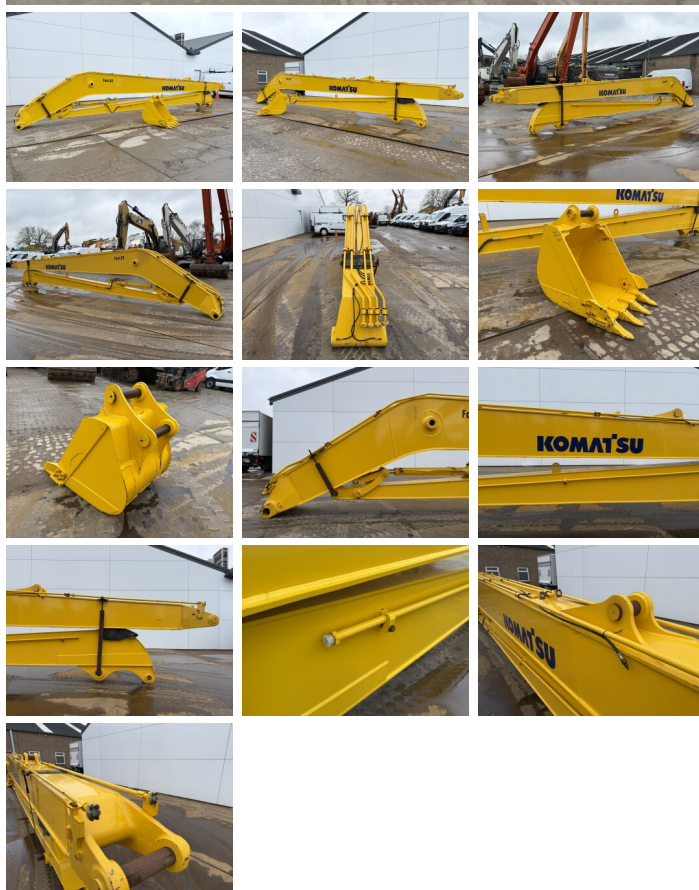

Komatsu

Komatsu Long Reach Attachments - 18m

Year 2025
Reference number Komatsu 18M

Algemeen

Type Long Reach Attachments - 18m
Location Veldhoven, Netherlands
Available at Boss Machinery! This Komatsu Long Reach Attachments - 18m Excavation Bucket from 2025 has an engine power of - kW and counts 0 operational hours. The total weight of this Komatsu Long Reach Attachments - 18m is - kg and the dimensions are 10.49 x 0.64 x 1.73. Furthermore, this Long Reach Attachments - 18m is equipped with . Do you want more information or do you want to try the Komatsu Long Reach Attachments - 18m at our yard? Please let us know.

Maten / Gewichten

Bucket (m): 0.8
L*W*H: 10.49 x 0.64 x 1.73
Stick Length 7.66 m
Pin Size (cm): Boom: 9cm - Stick 6.5cm
Boom Length 10.20 m