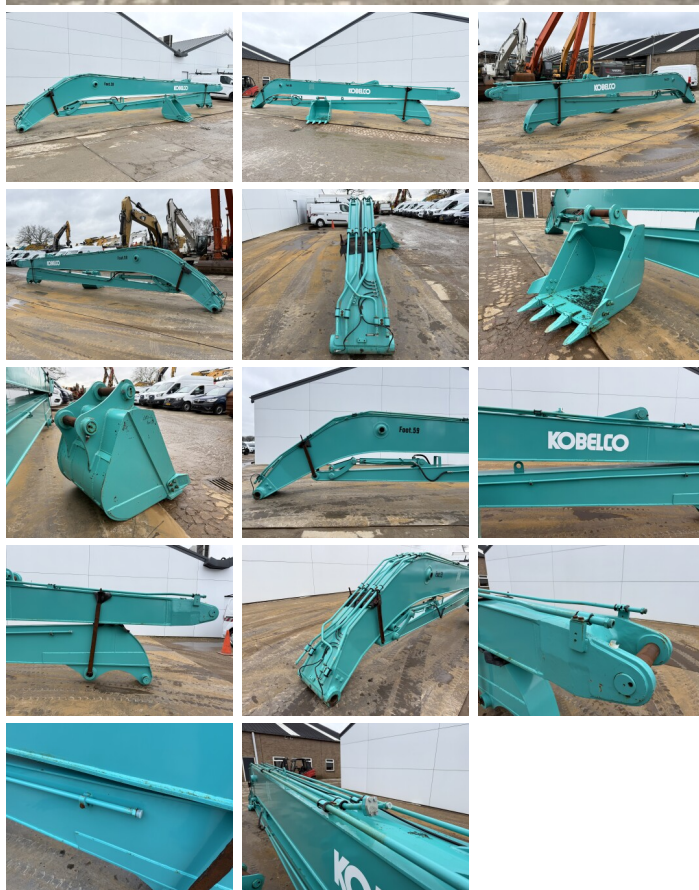

Kobelco

Kobelco Long Reach Attachments - 18m

Year **2025**
Reference number **Kobelco 18M**

Algemeen

Type Long Reach Attachments - 18m
Location Veldhoven, Netherlands
Available at Boss Machinery! This Kobelco Long Reach Attachments - 18m Excavation Bucket from 2025 has an engine power of - kW and counts 0 operational hours. The total weight of this Kobelco Long Reach Attachments - 18m is - kg and the dimensions are 10.52 x 0.67 x 1.70. Furthermore, this Long Reach Attachments - 18m is equipped with . Do you want more information or do you want to try the Kobelco Long Reach Attachments - 18m at our yard? Please let us know.

Maten / Gewichten

Pin Size (cm): Boom: 9cm - Stick 6.5cm
Boom Length 10.30 m
Bucket (m): 0.8
L*W*H: 10.52 x 0.67 x 1.70
Stick Length 7.97 m