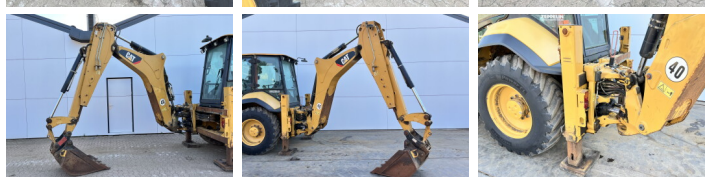

Caterpillar

Caterpillar 444F2

BOSS
MACHINERY

€ 59.500excl.

Year **2015**
Reference number **BM007777**
Hours **7.626**

Algemeen

Type 444F2
Location Veldhoven, Netherlands
Certificaat CE + EPA

Description Available at Boss Machinery! This used Caterpillar 444F2 Backhoe Loader from 2015 has an engine power of 82 kW and counts 7626 operational hours. The total weight of this Caterpillar 444F2 is 9835 kg and the dimensions are 6.30 x 2.38 x 3.80. Furthermore, this 444F2 is equipped with Air Conditioning, Extra hydraulic function, Hammer function. The Caterpillar Backhoe Loader also has a CE + EPA marking. Do you want more information or do you want to try the Caterpillar 444F2 at our yard? Please let us know.

Maten / Gewichten

L*W*H: 6.30 x 2.38 x 3.80
Weight: 9835

Technische informatie

Drive configurations 4x4x4

Motor informatie

Engine brand: Caterpillar
Engine model: C4.4
Cylinders: 4
Turbo
Capacity in kW: 82

Banden / Rupsen

40% 40% 440/80-28 Michelin
40% 40% 440/80-28 Michelin