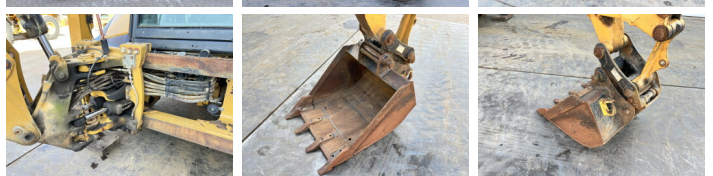

Caterpillar

Caterpillar 444F2

BOSS
MACHINERY

€ 59.500excl.

Year **2015**
Reference number **BM007777**
Hours **7.626**

Algemeen

Type 444F2
Location Veldhoven, Netherlands
Certificaat CE + EPA

Description Available at Boss Machinery! This used Caterpillar 444F2 Backhoe Loader from 2015 has an engine power of 82 kW and counts 7626 operational hours. The total weight of this Caterpillar 444F2 is 9835 kg and the dimensions are 6.30 x 2.38 x 3.80. Furthermore, this 444F2 is equipped with Air Conditioning, Extra hydraulic function, Hammer function. The Caterpillar Backhoe Loader also has a CE + EPA marking. Do you want more information or do you want to try the Caterpillar 444F2 at our yard? Please let us know.

Maten / Gewichten

L*W*H: 6.30 x 2.38 x 3.80
Weight: 9835

Technische informatie

Drive configurations 4x4x4

Motor informatie

Engine brand: Caterpillar
Engine model: C4.4
Cylinders: 4
Turbo
Capacity in kW: 82

Banden / Rupsen

40% 40% 440/80-28 Michelin
40% 40% 440/80-28 Michelin