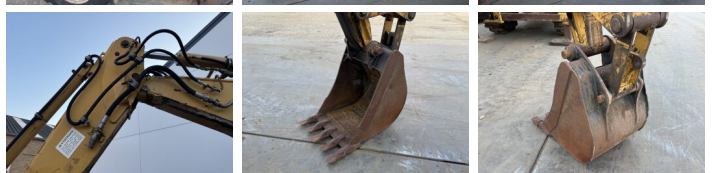

Caterpillar

Caterpillar 432D

BOSS
MACHINERY

€ 27.500excl.

Year **2003**
Reference number **BM007650**
Hours **16.478**

Algemeen

Type **432D**
Location **Veldhoven, Netherlands**
Certificaat **CE**

Description

Available at Boss Machinery! This used Caterpillar 432D Backhoe Loader from 2003 has an engine power of 63 kW and counts 16478 operational hours. The total weight of this Caterpillar 432D is 9800 kg and the dimensions are 5.71 x 2.40 x 3.64. Furthermore, this 432D is equipped with Extra hydraulic function, Hammer function. The Caterpillar Backhoe Loader also has a CE marking. Do you want more information or do you want to try the Caterpillar 432D at our yard? Please let us know.

Maten / Gewichten

L*W*H: **5.71 x 2.40 x 3.64**
Weight: **9800**

Technische informatie

Drive configurations **4x4**

Motor informatie

Engine brand: **Caterpillar**
Engine model: **3054**
Cylinders: **4**
Turbo
Capacity in kW: **63**

Banden / Rupsen

Opties

Extra hydraulic function
Hammer function