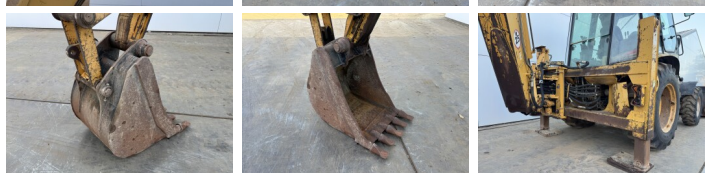

Caterpillar

Caterpillar 432D

BOSS
MACHINERY

€ 27.500excl.

Year **2003**
Reference number **BM007650**
Hours **16.478**

Algemeen

Type **432D**
Location **Veldhoven, Netherlands**
Certificaat **CE**

Description

Available at Boss Machinery! This used Caterpillar 432D Backhoe Loader from 2003 has an engine power of 63 kW and counts 16478 operational hours. The total weight of this Caterpillar 432D is 9800 kg and the dimensions are 5.71 x 2.40 x 3.64. Furthermore, this 432D is equipped with Extra hydraulic function, Hammer function. The Caterpillar Backhoe Loader also has a CE marking. Do you want more information or do you want to try the Caterpillar 432D at our yard? Please let us know.

Maten / Gewichten

L*W*H: **5.71 x 2.40 x 3.64**
Weight: **9800**

Technische informatie

Drive configurations **4x4**

Motor informatie

Engine brand: **Caterpillar**
Engine model: **3054**
Cylinders: **4**
Turbo
Capacity in kW: **63**

Banden / Rupsen

Opties

Extra hydraulic function
Hammer function