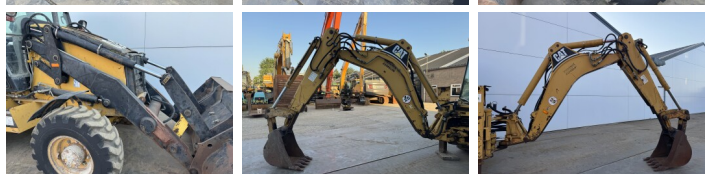

Caterpillar

Caterpillar 432D

BOSS
MACHINERY

€ 27.500excl.

Year **2003**
Reference number **BM007650**
Hours **16.478**

Algemeen

Type **432D**
Location **Veldhoven, Netherlands**
Certificaat **CE**

Description

Available at Boss Machinery! This used Caterpillar 432D Backhoe Loader from 2003 has an engine power of 63 kW and counts 16478 operational hours. The total weight of this Caterpillar 432D is 9800 kg and the dimensions are 5.71 x 2.40 x 3.64. Furthermore, this 432D is equipped with Extra hydraulic function, Hammer function. The Caterpillar Backhoe Loader also has a CE marking. Do you want more information or do you want to try the Caterpillar 432D at our yard? Please let us know.

Maten / Gewichten

L*W*H: **5.71 x 2.40 x 3.64**
Weight: **9800**

Technische informatie

Drive configurations **4x4**

Motor informatie

Engine brand: **Caterpillar**
Engine model: **3054**
Cylinders: **4**
Turbo
Capacity in kW: **63**

Banden / Rupsen

Opties

Extra hydraulic function
Hammer function