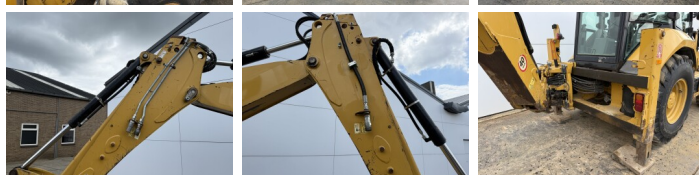

Caterpillar

Caterpillar 427F2 - Telescopic Boom

€ 48.500excl.

Year **2015**
Reference number **BM007647**
Hours **5.787**

Algemeen

Type **427F2 - Telescopic Boom**
Location **Veldhoven, Netherlands**
Certificaat **CE + EPA**

Description

Available at Boss Machinery! This used Caterpillar 427F2 - Telescopic Boom Backhoe Loader from 2015 has an engine power of 55 kW and counts 5787 operational hours. The total weight of this Caterpillar 427F2 - Telescopic Boom is 8620 kg and the dimensions are 6.38 x 2.41 x 3.74. Furthermore, this 427F2 - Telescopic Boom is equipped with Quick coupler, Air Conditioning, Extra hydraulic function, Hammer function. The Caterpillar Backhoe Loader also has a CE + EPA marking. Do you want more information or do you want to try the Caterpillar 427F2 - Telescopic Boom at our yard? Please let us know.

Maten / Gewichten

L*W*H: **6.38 x 2.41 x 3.74**
Weight: **8620**

Technische informatie

Drive configurations **4x4**

Motor informatie

Engine brand: **Caterpillar**
Engine model: **C3.4B**
Cylinders: **4**
Turbo
Capacity in kW: **55**

BOSS
MACHINERY