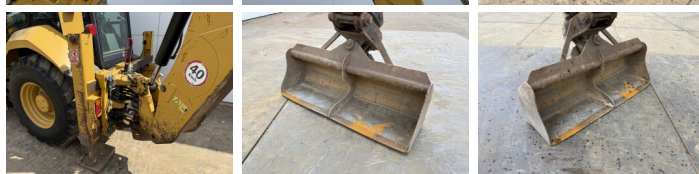

Caterpillar

Caterpillar 427F2 - Telescopic Boom

€ 48.500excl.

Year **2015**
Reference number **BM007647**
Hours **5.787**

Algemeen

Type **427F2 - Telescopic Boom**
Location **Veldhoven, Netherlands**
Certificaat **CE + EPA**

Description

Available at Boss Machinery! This used Caterpillar 427F2 - Telescopic Boom Backhoe Loader from 2015 has an engine power of 55 kW and counts 5787 operational hours. The total weight of this Caterpillar 427F2 - Telescopic Boom is 8620 kg and the dimensions are 6.38 x 2.41 x 3.74. Furthermore, this 427F2 - Telescopic Boom is equipped with Quick coupler, Air Conditioning, Extra hydraulic function, Hammer function. The Caterpillar Backhoe Loader also has a CE + EPA marking. Do you want more information or do you want to try the Caterpillar 427F2 - Telescopic Boom at our yard? Please let us know.

Maten / Gewichten

L*W*H: **6.38 x 2.41 x 3.74**
Weight: **8620**

Technische informatie

Drive configurations **4x4**

Motor informatie

Engine brand: **Caterpillar**
Engine model: **C3.4B**
Cylinders: **4**
Turbo
Capacity in kW: **55**

BOSS
MACHINERY