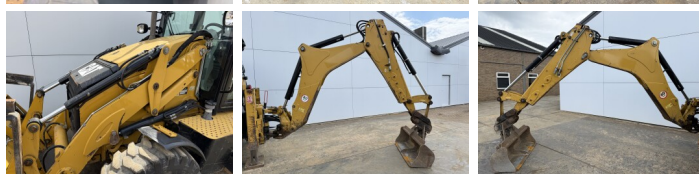

Caterpillar

Caterpillar 427F2 - Telescopic Boom

€ 48.500excl.

Year **2015**
Reference number **BM007647**
Hours **5.787**

Algemeen

Type **427F2 - Telescopic Boom**
Location **Veldhoven, Netherlands**
Certificaat **CE + EPA**

Description

Available at Boss Machinery! This used Caterpillar 427F2 - Telescopic Boom Backhoe Loader from 2015 has an engine power of 55 kW and counts 5787 operational hours. The total weight of this Caterpillar 427F2 - Telescopic Boom is 8620 kg and the dimensions are 6.38 x 2.41 x 3.74. Furthermore, this 427F2 - Telescopic Boom is equipped with Quick coupler, Air Conditioning, Extra hydraulic function, Hammer function. The Caterpillar Backhoe Loader also has a CE + EPA marking. Do you want more information or do you want to try the Caterpillar 427F2 - Telescopic Boom at our yard? Please let us know.

Maten / Gewichten

L*W*H: **6.38 x 2.41 x 3.74**
Weight: **8620**

Technische informatie

Drive configurations **4x4**

Motor informatie

Engine brand: **Caterpillar**
Engine model: **C3.4B**
Cylinders: **4**
Turbo
Capacity in kW: **55**

BOSS
MACHINERY