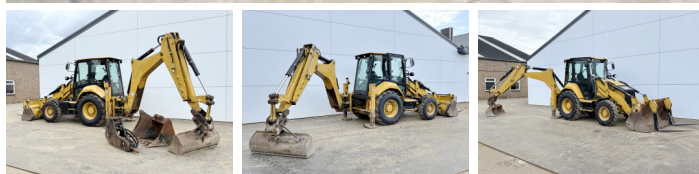

Caterpillar

Caterpillar 427F2 - Telescopic Boom

€ 48.500excl.

Year **2015**
Reference number **BM007647**
Hours **5.787**

Algemeen

Type **427F2 - Telescopic Boom**
Location **Veldhoven, Netherlands**
Certificaat **CE + EPA**

Description

Available at Boss Machinery! This used Caterpillar 427F2 - Telescopic Boom Backhoe Loader from 2015 has an engine power of 55 kW and counts 5787 operational hours. The total weight of this Caterpillar 427F2 - Telescopic Boom is 8620 kg and the dimensions are 6.38 x 2.41 x 3.74. Furthermore, this 427F2 - Telescopic Boom is equipped with Quick coupler, Air Conditioning, Extra hydraulic function, Hammer function. The Caterpillar Backhoe Loader also has a CE + EPA marking. Do you want more information or do you want to try the Caterpillar 427F2 - Telescopic Boom at our yard? Please let us know.

Maten / Gewichten

L*W*H: **6.38 x 2.41 x 3.74**
Weight: **8620**

Technische informatie

Drive configurations **4x4**

Motor informatie

Engine brand: **Caterpillar**
Engine model: **C3.4B**
Cylinders: **4**
Turbo
Capacity in kW: **55**

BOSS
MACHINERY