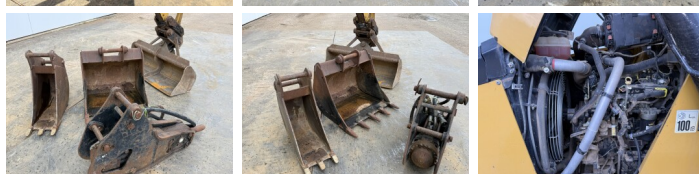

Caterpillar

Caterpillar 427F2 - Telescopic Boom

€ 48.500excl.

Year **2015**
Reference number **BM007647**
Hours **5.787**

Algemeen

Type **427F2 - Telescopic Boom**
Location **Veldhoven, Netherlands**
Certificaat **CE + EPA**

Description

Available at Boss Machinery! This used Caterpillar 427F2 - Telescopic Boom Backhoe Loader from 2015 has an engine power of 55 kW and counts 5787 operational hours. The total weight of this Caterpillar 427F2 - Telescopic Boom is 8620 kg and the dimensions are 6.38 x 2.41 x 3.74. Furthermore, this 427F2 - Telescopic Boom is equipped with Quick coupler, Air Conditioning, Extra hydraulic function, Hammer function. The Caterpillar Backhoe Loader also has a CE + EPA marking. Do you want more information or do you want to try the Caterpillar 427F2 - Telescopic Boom at our yard? Please let us know.

Maten / Gewichten

L*W*H: **6.38 x 2.41 x 3.74**
Weight: **8620**

Technische informatie

Drive configurations **4x4**

Motor informatie

Engine brand: **Caterpillar**
Engine model: **C3.4B**
Cylinders: **4**
Turbo
Capacity in kW: **55**

BOSS
MACHINERY