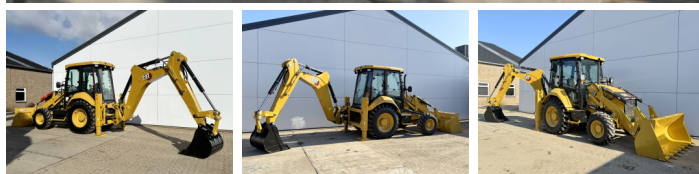

Caterpillar

Caterpillar 424 - 4WD

BOSS
MACHINERY

Year **2026**
Reference number **BM006477**
Hours **5**

Algemeen

Type 424 - 4WD
Location Veldhoven, Netherlands
Available at Boss Machinery! This used Caterpillar 424 - 4WD Backhoe Loader from 2026 has an engine power of 55 kW and counts 5 operational hours. The total weight of this Caterpillar 424 - 4WD is 7580 kg and the dimensions are 6.00 x 2.33 x 3.72. Furthermore, this 424 - 4WD is equipped with Air Conditioning, Extra hydraulic function, Hammer function. Do you want more information or do you want to try the Caterpillar 424 - 4WD at our yard? Please let us know.

Maten / Gewichten

L*W*H: 6.00 x 2.33 x 3.72
Weight: 7580

Technische informatie

Drive configurations 4x4

Motor informatie

Engine brand: Caterpillar
Engine model: C3.6
Cylinders: 3
Turbo
Capacity in kW: 55

Banden / Rupsen

100% 100% 16.9-28
100% 100% 16.9-28

Opties

Air Conditioning
Extra hydraulic function