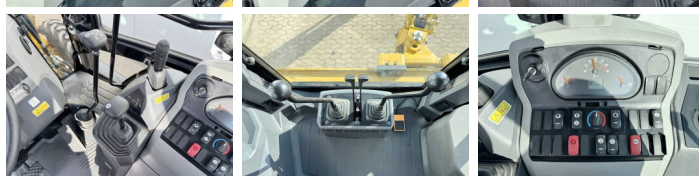

Caterpillar

Caterpillar 424 - 4WD

BOSS
MACHINERY

Year **2026**
Reference number **BM006477**
Hours **5**

Algemeen

Type 424 - 4WD
Location Veldhoven, Netherlands
Available at Boss Machinery! This used Caterpillar 424 - 4WD Backhoe Loader from 2026 has an engine power of 55 kW and counts 5 operational hours. The total weight of this Caterpillar 424 - 4WD is 7580 kg and the dimensions are 6.00 x 2.33 x 3.72. Furthermore, this 424 - 4WD is equipped with Air Conditioning, Extra hydraulic function, Hammer function. Do you want more information or do you want to try the Caterpillar 424 - 4WD at our yard? Please let us know.

Maten / Gewichten

L*W*H: 6.00 x 2.33 x 3.72
Weight: 7580

Technische informatie

Drive configurations 4x4

Motor informatie

Engine brand: Caterpillar
Engine model: C3.6
Cylinders: 3
Turbo
Capacity in kW: 55

Banden / Rupsen

100% 100% 16.9-28
100% 100% 16.9-28

Opties

Air Conditioning
Extra hydraulic function