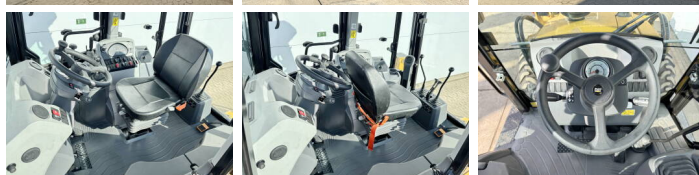

Caterpillar

Caterpillar 424 - 4WD

BOSS
MACHINERY

Year **2026**
Reference number **BM006477**
Hours **5**

Algemeen

Type 424 - 4WD
Location Veldhoven, Netherlands
Available at Boss Machinery! This used Caterpillar 424 - 4WD Backhoe Loader from 2026 has an engine power of 55 kW and counts 5 operational hours. The total weight of this Caterpillar 424 - 4WD is 7580 kg and the dimensions are 6.00 x 2.33 x 3.72. Furthermore, this 424 - 4WD is equipped with Air Conditioning, Extra hydraulic function, Hammer function. Do you want more information or do you want to try the Caterpillar 424 - 4WD at our yard? Please let us know.

Maten / Gewichten

L*W*H: 6.00 x 2.33 x 3.72
Weight: 7580

Technische informatie

Drive configurations 4x4

Motor informatie

Engine brand: Caterpillar
Engine model: C3.6
Cylinders: 3
Turbo
Capacity in kW: 55

Banden / Rupsen

100% 100% 16.9-28
100% 100% 16.9-28

Opties

Air Conditioning
Extra hydraulic function