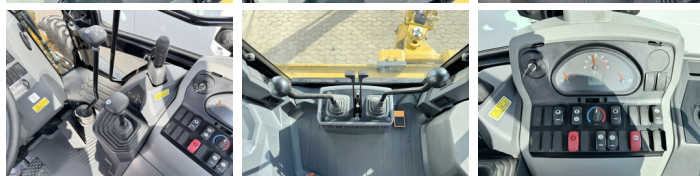

Caterpillar

Caterpillar 424 - 4WD

BOSS
MACHINERY

Year **2026**
Reference number **BM006474**
Hours **5**

Algemeen

Type 424 - 4WD
Location Veldhoven, Netherlands
Available at Boss Machinery! This used Caterpillar 424 - 4WD Backhoe Loader from 2026 has an engine power of 55 kW and counts 5 operational hours. The total weight of this Caterpillar 424 - 4WD is 7580 kg and the dimensions are 6.00 x 2.33 x 3.72. Furthermore, this 424 - 4WD is equipped with Air Conditioning, Extra hydraulic function, Hammer function. Do you want more information or do you want to try the Caterpillar 424 - 4WD at our yard? Please let us know.

Maten / Gewichten

L*W*H: 6.00 x 2.33 x 3.72
Weight: 7580

Technische informatie

Drive configurations 4x4

Motor informatie

Engine brand: Caterpillar
Engine model: C3.6
Cylinders: 3
Turbo
Capacity in kW: 55

Banden / Rupsen

100% 100% 16.9-28
100% 100% 16.9-28

Opties

Air Conditioning
Extra hydraulic function