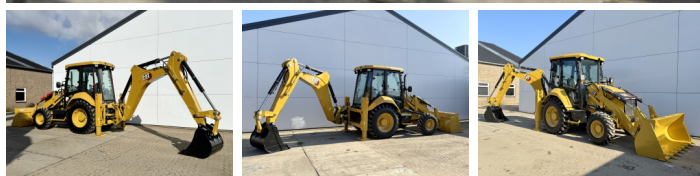

Caterpillar

Caterpillar 424 - 4WD

BOSS
MACHINERY

Year **2026**
Reference number **BM006474**
Hours **5**

Algemeen

Type 424 - 4WD
Location Veldhoven, Netherlands
Available at Boss Machinery! This used Caterpillar 424 - 4WD Backhoe Loader from 2026 has an engine power of 55 kW and counts 5 operational hours. The total weight of this Caterpillar 424 - 4WD is 7580 kg and the dimensions are 6.00 x 2.33 x 3.72. Furthermore, this 424 - 4WD is equipped with Air Conditioning, Extra hydraulic function, Hammer function. Do you want more information or do you want to try the Caterpillar 424 - 4WD at our yard? Please let us know.

Maten / Gewichten

L*W*H: 6.00 x 2.33 x 3.72
Weight: 7580

Technische informatie

Drive configurations 4x4

Motor informatie

Engine brand: Caterpillar
Engine model: C3.6
Cylinders: 3
Turbo
Capacity in kW: 55

Banden / Rupsen

100% 100% 16.9-28
100% 100% 16.9-28

Opties

Air Conditioning
Extra hydraulic function