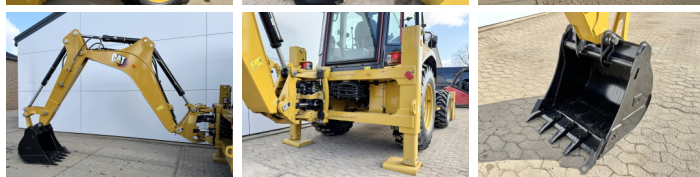

Caterpillar

Caterpillar 424 - 4WD

BOSS
MACHINERY

Year **2026**
Reference number **BM006474**
Hours **5**

Algemeen

Type 424 - 4WD
Location Veldhoven, Netherlands
Available at Boss Machinery! This used Caterpillar 424 - 4WD Backhoe Loader from 2026 has an engine power of 55 kW and counts 5 operational hours. The total weight of this Caterpillar 424 - 4WD is 7580 kg and the dimensions are 6.00 x 2.33 x 3.72. Furthermore, this 424 - 4WD is equipped with Air Conditioning, Extra hydraulic function, Hammer function. Do you want more information or do you want to try the Caterpillar 424 - 4WD at our yard? Please let us know.

Maten / Gewichten

L*W*H: 6.00 x 2.33 x 3.72
Weight: 7580

Technische informatie

Drive configurations 4x4

Motor informatie

Engine brand: Caterpillar
Engine model: C3.6
Cylinders: 3
Turbo
Capacity in kW: 55

Banden / Rupsen

100% 100% 16.9-28
100% 100% 16.9-28

Opties

Air Conditioning
Extra hydraulic function