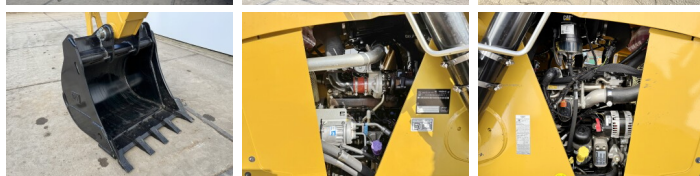

Caterpillar

Caterpillar 424 - 4WD

BOSS
MACHINERY

Year **2026**
Reference number **BM006474**
Hours **5**

Algemeen

Type 424 - 4WD
Location Veldhoven, Netherlands
Available at Boss Machinery! This used Caterpillar 424 - 4WD Backhoe Loader from 2026 has an engine power of 55 kW and counts 5 operational hours. The total weight of this Caterpillar 424 - 4WD is 7580 kg and the dimensions are 6.00 x 2.33 x 3.72. Furthermore, this 424 - 4WD is equipped with Air Conditioning, Extra hydraulic function, Hammer function. Do you want more information or do you want to try the Caterpillar 424 - 4WD at our yard? Please let us know.

Maten / Gewichten

L*W*H: 6.00 x 2.33 x 3.72
Weight: 7580

Technische informatie

Drive configurations 4x4

Motor informatie

Engine brand: Caterpillar
Engine model: C3.6
Cylinders: 3
Turbo
Capacity in kW: 55

Banden / Rupsen

100% 100% 16.9-28
100% 100% 16.9-28

Opties

Air Conditioning
Extra hydraulic function