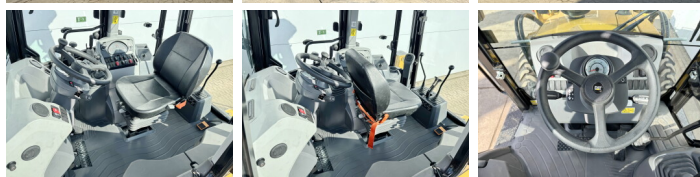

Caterpillar

Caterpillar 424 - 4WD

BOSS
MACHINERY

Year **2026**
Reference number **BM006474**
Hours **5**

Algemeen

Type 424 - 4WD
Location Veldhoven, Netherlands
Available at Boss Machinery! This used Caterpillar 424 - 4WD Backhoe Loader from 2026 has an engine power of 55 kW and counts 5 operational hours. The total weight of this Caterpillar 424 - 4WD is 7580 kg and the dimensions are 6.00 x 2.33 x 3.72. Furthermore, this 424 - 4WD is equipped with Air Conditioning, Extra hydraulic function, Hammer function. Do you want more information or do you want to try the Caterpillar 424 - 4WD at our yard? Please let us know.

Maten / Gewichten

L*W*H: 6.00 x 2.33 x 3.72
Weight: 7580

Technische informatie

Drive configurations 4x4

Motor informatie

Engine brand: Caterpillar
Engine model: C3.6
Cylinders: 3
Turbo
Capacity in kW: 55

Banden / Rupsen

100% 100% 16.9-28
100% 100% 16.9-28

Opties

Air Conditioning
Extra hydraulic function