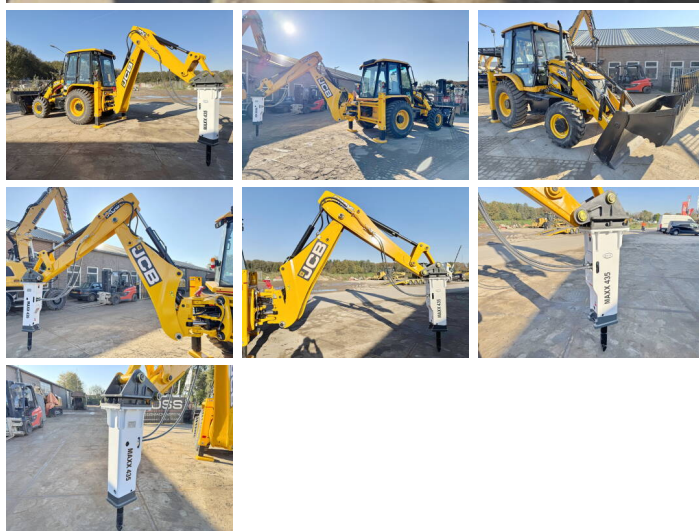

JCB

JCB 3DX / 3CX 4WD + Maxx 435 Hammer

€ 52.000 excl.

Year **2025**
Reference number **BM006034**
Hours **5**

Algemeen

Type 3DX / 3CX 4WD + Maxx 435 Hammer
Location Veldhoven, Netherlands
Certificaat NOT FOR SALE IN EU / NO CE MARK
Description Available at Boss Machinery! This used JCB 3DX / 3CX 4WD + Maxx 435 Hammer Backhoe Loader from 2025 has an engine power of 55 kW and counts 5 operational hours. The total weight of this JCB 3DX / 3CX 4WD + Maxx 435 Hammer is 7460 kg and the dimensions are 5.80 x 2.42 x 3.00. Furthermore, this 3DX / 3CX 4WD + Maxx 435 Hammer is equipped with Radio. The JCB Backhoe Loader also has a NOT FOR SALE IN EU / NO CE MARK marking. Do you want more information or do you want to try the JCB 3DX / 3CX 4WD + Maxx 435 Hammer at our yard? Please let us know.

Maten / Gewichten

Weight: 7460
L*W*H: 5.80 x 2.42 x 3.00

Technische informatie

Fuel Tank: 128L
Drive configurations 4 x 4

Motor informatie

Engine brand: JCB
Engine model: 444TA4-55
Cylinders: 4
Turbo

BOSS
MACHINERY

Capacity in kW: 55

Banden / Rupsen

100%	100%	12.5-18
100%	100%	16.9-28

Opties

Radio