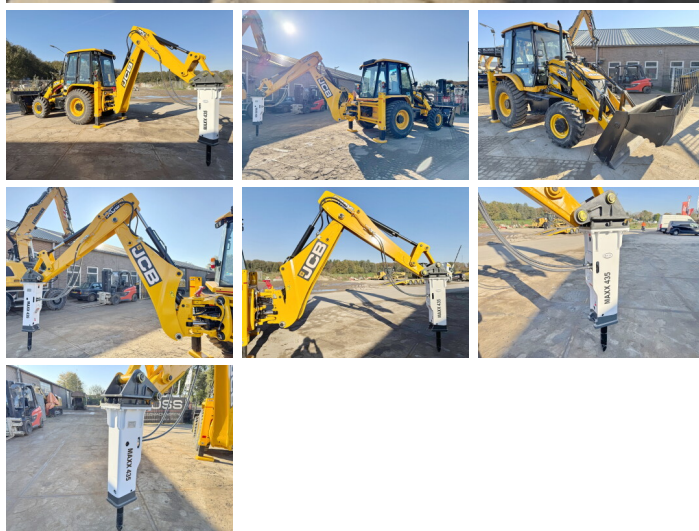

JCB

JCB 3DX / 3CX 4WD + Maxx 435 Hammer

€ 52.000excl.

Year **2025**
Reference number **BM006035**
Hours **5**

Algemeen

Type 3DX / 3CX 4WD + Maxx 435 Hammer
Location Veldhoven, Netherlands
Certificaat NOT FOR SALE IN EU / NO CE MARK
Description Available at Boss Machinery! This used JCB 3DX / 3CX 4WD + Maxx 435 Hammer Backhoe Loader from 2025 has an engine power of 55 kW and counts 5 operational hours. The total weight of this JCB 3DX / 3CX 4WD + Maxx 435 Hammer is 7460 kg and the dimensions are 5.80 x 2.42 x 3.00. Furthermore, this 3DX / 3CX 4WD + Maxx 435 Hammer is equipped with Radio. The JCB Backhoe Loader also has a NOT FOR SALE IN EU / NO CE MARK marking. Do you want more information or do you want to try the JCB 3DX / 3CX 4WD + Maxx 435 Hammer at our yard? Please let us know.

Maten / Gewichten

Weight: 7460
L*W*H: 5.80 x 2.42 x 3.00

Technische informatie

Fuel Tank: 128L
Drive configurations 4 x 4

Motor informatie

Engine brand: JCB
Engine model: 444TA4-55
Cylinders: 4
Turbo

Capacity in kW: 55