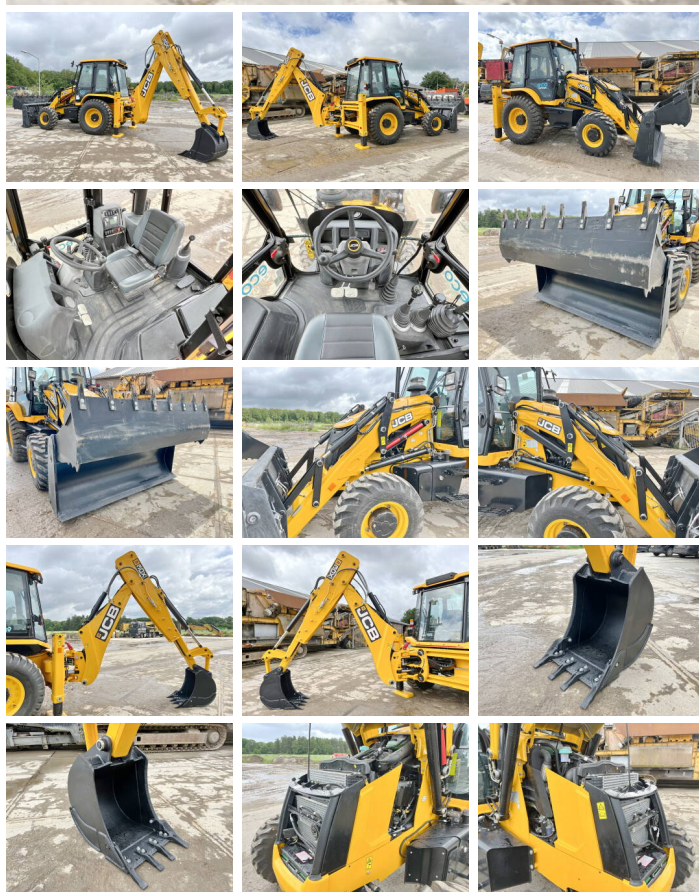

JCB

JCB 3DX / 3CX Super Eco Xpert - Telescopic Boom

€ 55.000excl.

Year **2026**
Reference number **BM005937**
Hours **4**

Algemeen

Type 3DX / 3CX Super Eco Xpert
4WD - Telescopic Boom

Location Veldhoven, Netherlands

Certificaat NOT FOR SALE IN EU /
NO CE MARK

Description Available at Boss Machinery! This used JCB 3DX / 3CX Super Eco Xpert 4WD - Telescopic Boom Backhoe Loader from 2026 has an engine power of 55 kW and counts 4 operational hours. The total weight of this JCB 3DX / 3CX Super Eco Xpert 4WD - Telescopic Boom is 7460 kg and the dimensions are 5.80 x 2.42 x 3.00. Furthermore, this 3DX / 3CX Super Eco Xpert 4WD - Telescopic Boom is equipped with Radio, HP Hammer Lines, Air Conditioning, Telescopic Arm. The JCB Backhoe Loader also has a NOT FOR SALE IN EU / NO CE MARK marking. Do you want more information or do you want to try the JCB 3DX / 3CX Super Eco Xpert 4WD - Telescopic Boom at our yard? Please let us know.

Maten / Gewichten

Weight: 7460
L*W*H: 5.80 x 2.42 x 3.00

Technische informatie

Fuel Tank: 128L
Drive configurations 4 x 4

Motor informatie

BOSS
MACHINERY

Engine brand:	JCB
Engine model:	444TA4-55
Cylinders:	4
Turbo	
Capacity in kW:	55

Banden / Rupsen

100%	100%	12.5-18
100%	100%	16.9-28

Opties

Radio
HP Hammer Lines
Air Conditioning
Telescopic Arm