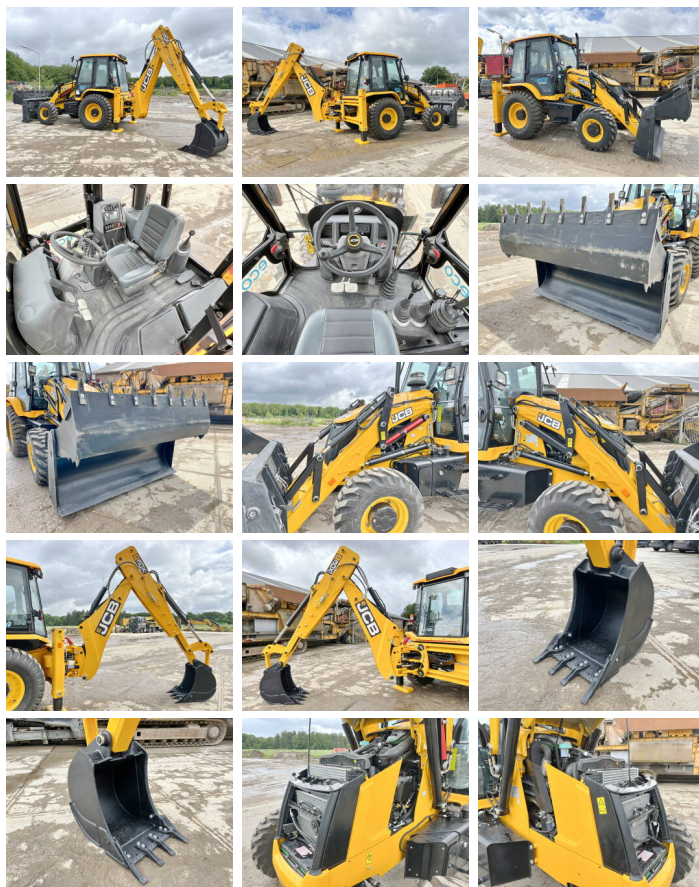

JCB

JCB 3DX / 3CX Super Eco Xpert - Telescopic Boom

€ 55.000excl.

Year **2026**
Reference number **BM005937**
Hours **4**

Algemeen

Type 3DX / 3CX Super Eco Xpert
4WD - Telescopic Boom

Location Veldhoven, Netherlands

Certificaat NOT FOR SALE IN EU /
NO CE MARK

Description Available at Boss Machinery! This used JCB 3DX / 3CX Super Eco Xpert 4WD - Telescopic Boom Backhoe Loader from 2026 has an engine power of 55 kW and counts 4 operational hours. The total weight of this JCB 3DX / 3CX Super Eco Xpert 4WD - Telescopic Boom is 7460 kg and the dimensions are 5.80 x 2.42 x 3.00. Furthermore, this 3DX / 3CX Super Eco Xpert 4WD - Telescopic Boom is equipped with Telescopic Arm, Radio, HP Hammer Lines, Air Conditioning. The JCB Backhoe Loader also has a NOT FOR SALE IN EU / NO CE MARK marking. Do you want more information or do you want to try the JCB 3DX / 3CX Super Eco Xpert 4WD - Telescopic Boom at our yard? Please let us know.

Maten / Gewichten

L*W*H: 5.80 x 2.42 x 3.00
Weight: 7460

Technische informatie

Fuel Tank: 128L
Drive configurations 4 x 4

Motor informatie

BOSS
MACHINERY

Engine brand: JCB
Engine model: 444TA4-55
Cylinders: 4
Turbo
Capacity in kW: 55

Banden / Rupsen

100% 100% 12.5-18
100% 100% 16.9-28

Opties

Telescopic Arm
Radio
HP Hammer Lines
Air Conditioning