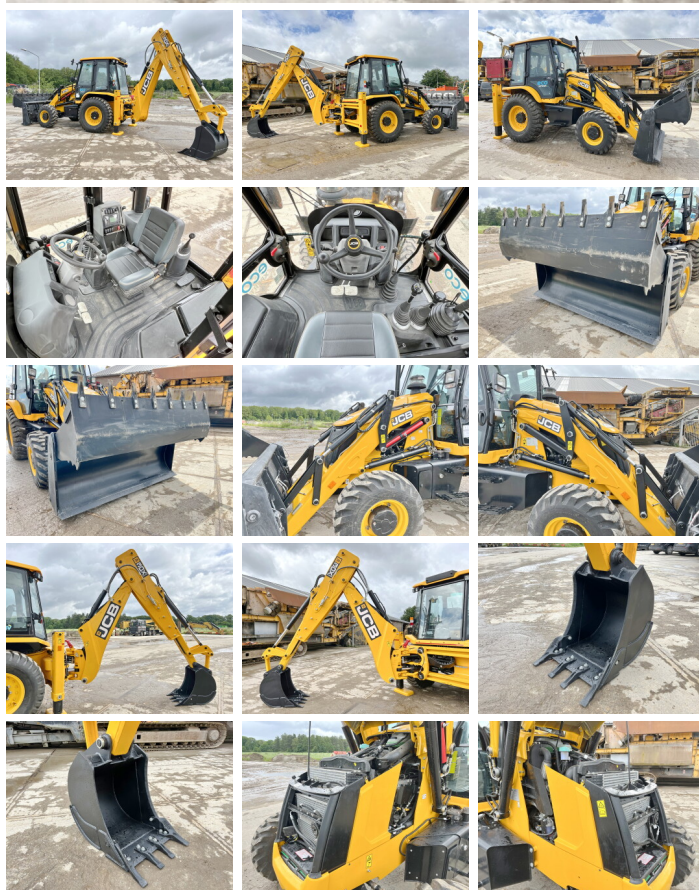

JCB

JCB 3DX / 3CX Super Eco Xpert - Telescopic Boom

€ 55.000excl.

Year **2026**
Reference number **BM005936**
Hours **4**

Algemeen

Type 3DX / 3CX Super Eco Xpert
4WD - Telescopic Boom

Location Veldhoven, Netherlands

Certificaat NOT FOR SALE IN EU /
NO CE MARK

Description Available at Boss Machinery! This used JCB 3DX / 3CX Super Eco Xpert 4WD - Telescopic Boom Backhoe Loader from 2026 has an engine power of 55 kW and counts 4 operational hours. The total weight of this JCB 3DX / 3CX Super Eco Xpert 4WD - Telescopic Boom is 7460 kg and the dimensions are 5.80 x 2.42 x 3.00. Furthermore, this 3DX / 3CX Super Eco Xpert 4WD - Telescopic Boom is equipped with Telescopic Arm, Radio, HP Hammer Lines, Air Conditioning. The JCB Backhoe Loader also has a NOT FOR SALE IN EU / NO CE MARK marking. Do you want more information or do you want to try the JCB 3DX / 3CX Super Eco Xpert 4WD - Telescopic Boom at our yard? Please let us know.

Maten / Gewichten

L*W*H: 5.80 x 2.42 x 3.00
Weight: 7460

Technische informatie

Fuel Tank: 128L
Drive configurations 4 x 4

Motor informatie

BOSS
MACHINERY