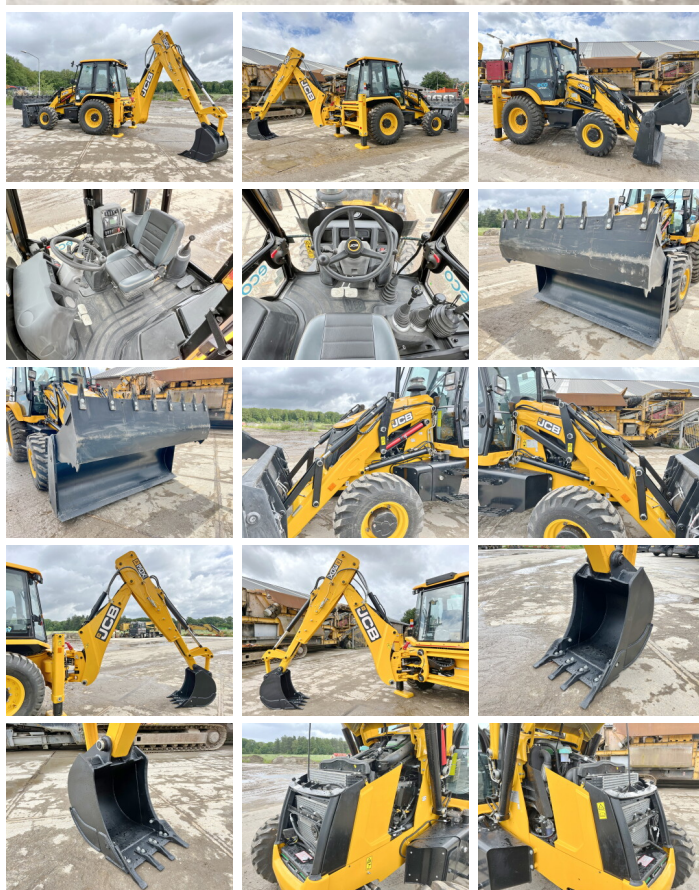

JCB

JCB 3DX / 3CX Super Eco Xpert - Telescopic Boom

€ 55.000excl.

Year **2026**
Reference number **BM005936**
Hours **4**

Algemeen

Type 3DX / 3CX Super Eco Xpert 4WD - Telescopic Boom
Location Veldhoven, Netherlands
Certificaat NOT FOR SALE IN EU / NO CE MARK
Description Available at Boss Machinery! This used JCB 3DX / 3CX Super Eco Xpert 4WD - Telescopic Boom Backhoe Loader from 2026 has an engine power of 55 kW and counts 4 operational hours. The total weight of this JCB 3DX / 3CX Super Eco Xpert 4WD - Telescopic Boom is 7460 kg and the dimensions are 5.80 x 2.42 x 3.00. Furthermore, this 3DX / 3CX Super Eco Xpert 4WD - Telescopic Boom is equipped with Air Conditioning, Telescopic Arm, Radio, HP Hammer Lines. The JCB Backhoe Loader also has a NOT FOR SALE IN EU / NO CE MARK marking. Do you want more information or do you want to try the JCB 3DX / 3CX Super Eco Xpert 4WD - Telescopic Boom at our yard? Please let us know.

Maten / Gewichten

Weight: 7460
L*W*H: 5.80 x 2.42 x 3.00

Technische informatie

Fuel Tank: 128L
Drive configurations 4 x 4

Motor informatie

BOSS
MACHINERY

Engine brand: JCB
Engine model: 444TA4-55
Cylinders: 4
Turbo
Capacity in kW: 55

Banden / Rupsen

100% 100% 12.5-18
100% 100% 16.9-28

Opties

Air Conditioning
Telescopic Arm
Radio
HP Hammer Lines