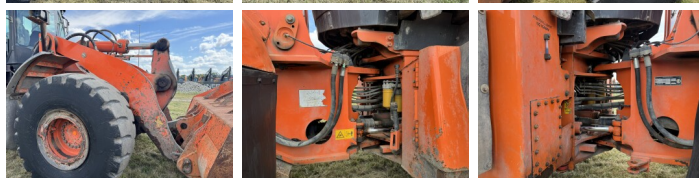

Opties

????????