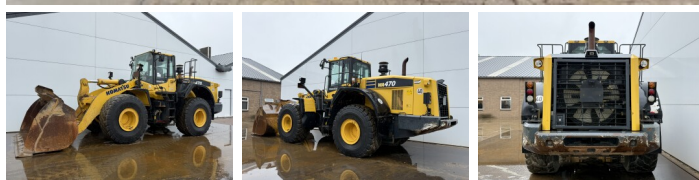

Banden / Rupsen

20% 20%	26.5R25