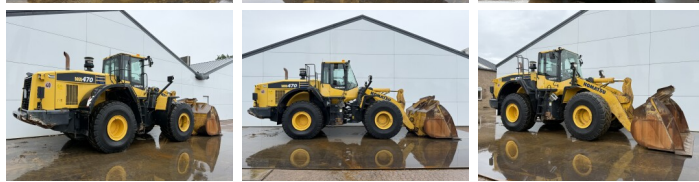

Banden / Rupsen

20% 20%	26.5R25