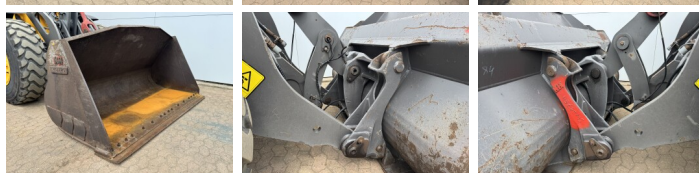

Banden / Rupsen

70% 70% 20.5R25
70% 70% 20.5R25