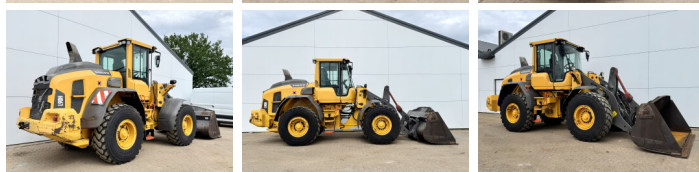

Banden / Rupsen

70% 70% 20.5R25
70% 70% 20.5R25