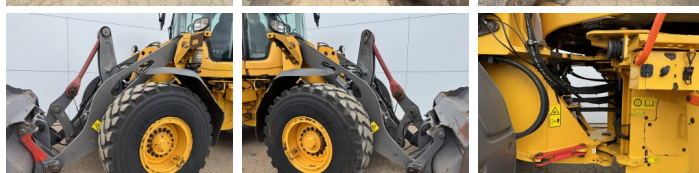

Banden / Rupsen

70% 70% 20.5R25
70% 70% 20.5R25