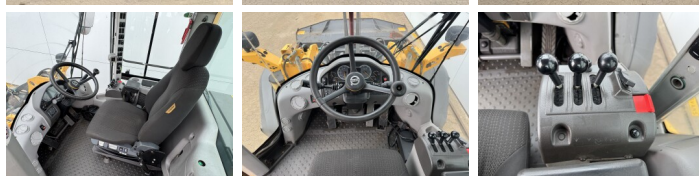

Banden / Rupsen

70% 70% 20.5R25
70% 70% 20.5R25