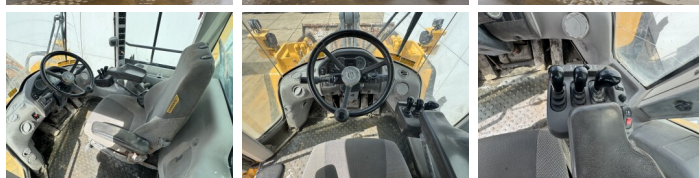

????????

L150H
Veldhoven, Netherlands
CE

Available at Boss Machinery! This Volvo L150H Wheel Loader from 2015 has an engine power of 220 kW and counts 10395 operational hours. The total weight of this Volvo L150H is 26100 kg and the dimensions are 9.09 x 3.23 x 3.59. Furthermore, this L150H is equipped with 3rd Function , Climate Control, ??????, Radio, Camera, Electrical Mirrors, Bluetooth. The Volvo Wheel Loader also has a CE marking. Do you want more information or do you want to try the Volvo L150H at our yard? Please let us know.

Banden / Rupsen

50% 50%	26.5R25
50% 50%	26.5R25

Opties

3rd Function

Climate Control

??????

Radio

Camera