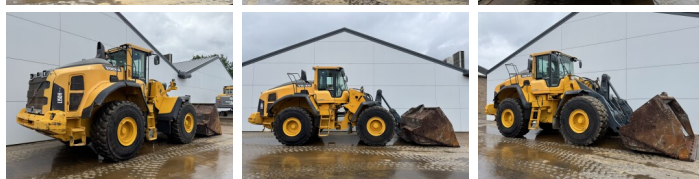

Banden / Rupsen

50% 50%	26.5R25
50% 50%	26.5R25