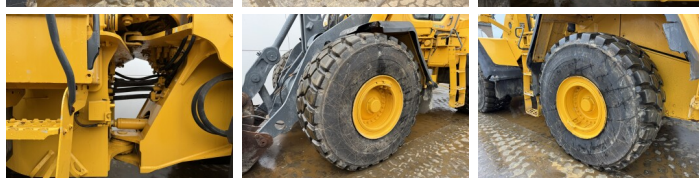

????????

L150H
Veldhoven, Netherlands
CE

Available at Boss Machinery! This Volvo L150H Wheel Loader from 2015 has an engine power of 220 kW and counts 10395 operational hours. The total weight of this Volvo L150H is 26100 kg and the dimensions are 9.09 x 3.23 x 3.59. Furthermore, this L150H is equipped with 3rd Function , Climate Control, ??????, Radio, Camera, Electrical Mirrors, Bluetooth. The Volvo Wheel Loader also has a CE marking. Do you want more information or do you want to try the Volvo L150H at our yard? Please let us know.

Banden / Rupsen

50% 50%	26.5R25
50% 50%	26.5R25

Opties

3rd Function

Climate Control

??????

Radio

Camera