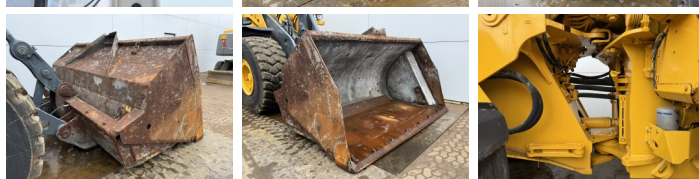

Banden / Rupsen

50% 50%	26.5R25
50% 50%	26.5R25