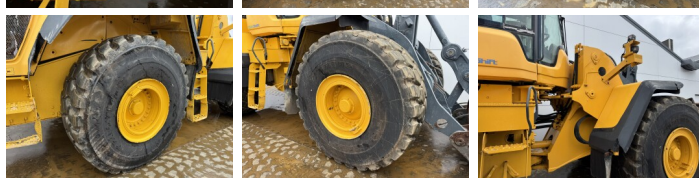

????????

L150H
Veldhoven, Netherlands
CE

Available at Boss Machinery! This Volvo L150H Wheel Loader from 2015 has an engine power of 220 kW and counts 10395 operational hours. The total weight of this Volvo L150H is 26100 kg and the dimensions are 9.09 x 3.23 x 3.59. Furthermore, this L150H is equipped with 3rd Function , Climate Control, ??????, Radio, Camera, Electrical Mirrors, Bluetooth. The Volvo Wheel Loader also has a CE marking. Do you want more information or do you want to try the Volvo L150H at our yard? Please let us know.

Banden / Rupsen

50% 50%	26.5R25
50% 50%	26.5R25

Opties

3rd Function

Climate Control

??????

Radio

Camera