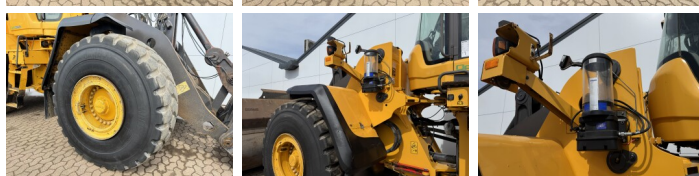

Banden / Rupsen

20% 20% 26.5R25