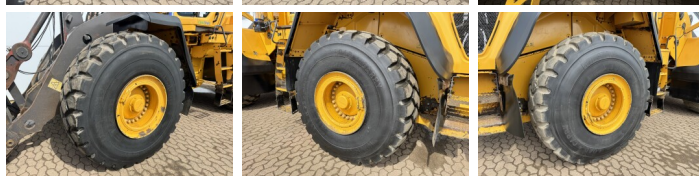

Banden / Rupsen

20% 20% 26.5R25