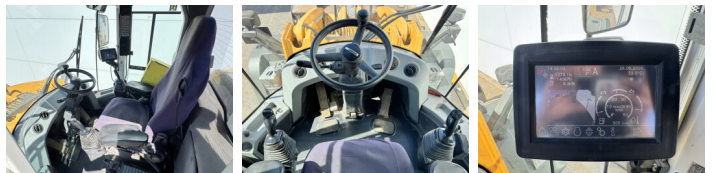

Banden / Rupsen

30%	30%	26.5R25
30%	30%	26.5R25