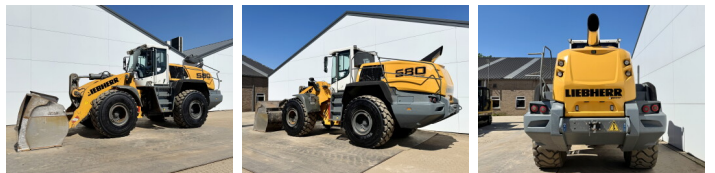

Banden / Rupsen

30%	30%	26.5R25
30%	30%	26.5R25