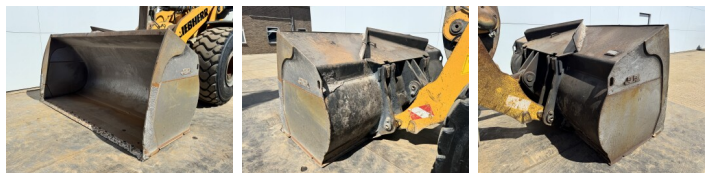

Banden / Rupsen

30%	30%	26.5R25
30%	30%	26.5R25