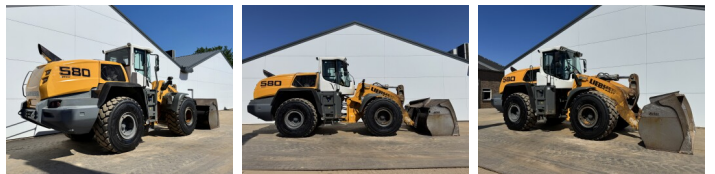

Banden / Rupsen

30%	30%	26.5R25
30%	30%	26.5R25