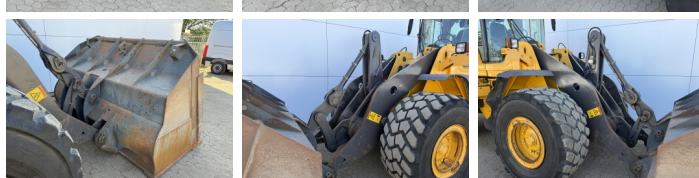

Opties

Climate Control