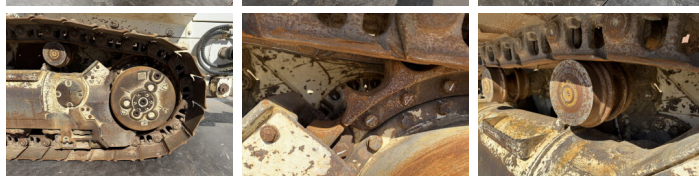

Opties

Ripper Valve
Radio