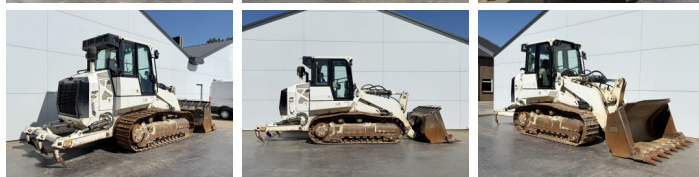

Opties

Ripper Valve
Radio