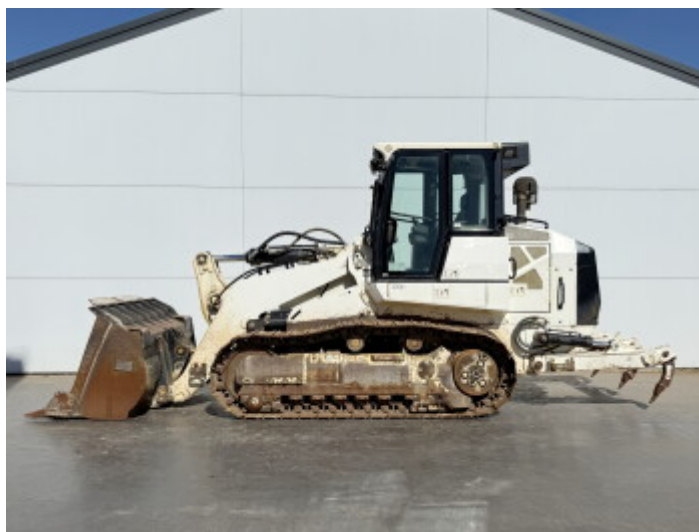

Opties

Ripper Valve
Radio