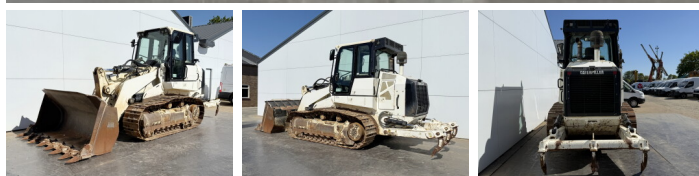

Opties

Ripper Valve
Radio