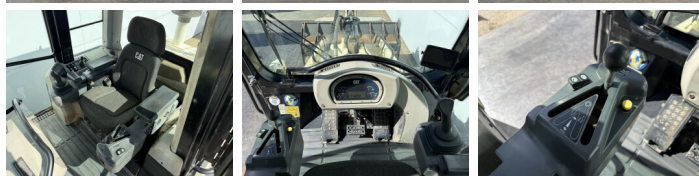

Opties

Ripper Valve
Radio