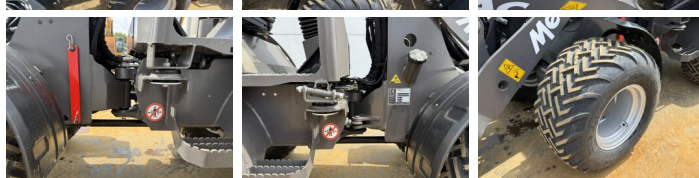

Banden / Rupsen

100% 100%	31x15.50-15
100% 100%	31x15.50-15