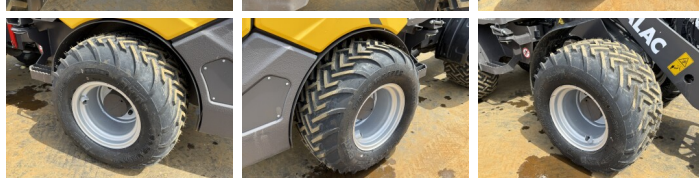

Banden / Rupsen

100% 100%	31x15.50-15
100% 100%	31x15.50-15