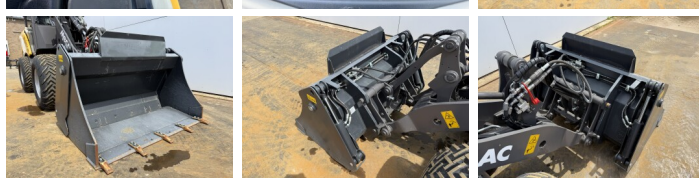

Banden / Rupsen

100% 100%	31x15.50-15
100% 100%	31x15.50-15