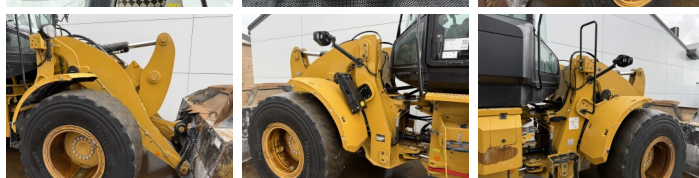

Banden / Rupsen

30% 30% 20.5R25
30% 40% 20.5R25