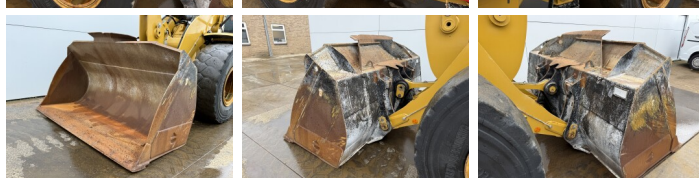

Banden / Rupsen

30% 30% 20.5R25
30% 40% 20.5R25