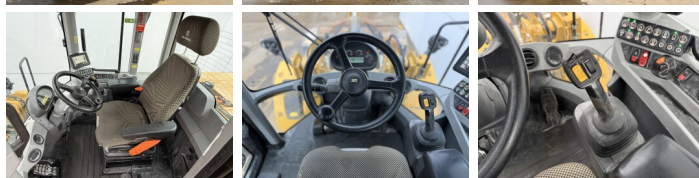

Banden / Rupsen

30% 30% 20.5R25
30% 40% 20.5R25