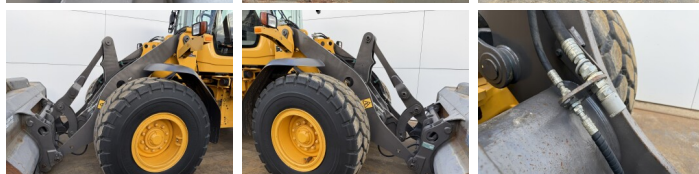

Banden / Rupsen

80% 80% 20.5R25
80% 80% 20.5R25