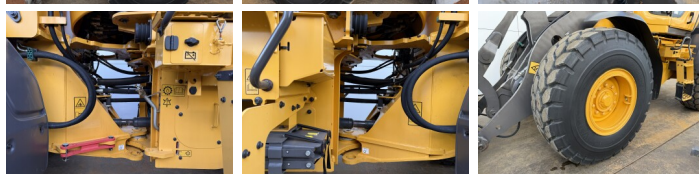

Banden / Rupsen

80% 80% 20.5R25
80% 80% 20.5R25