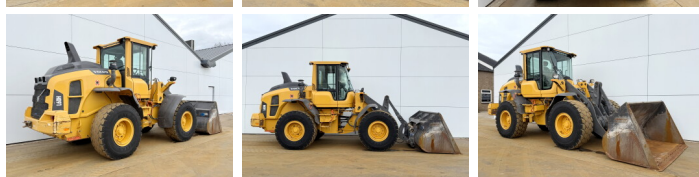

Banden / Rupsen

60% 30% 20.5R25
30% 30% 20.5R25