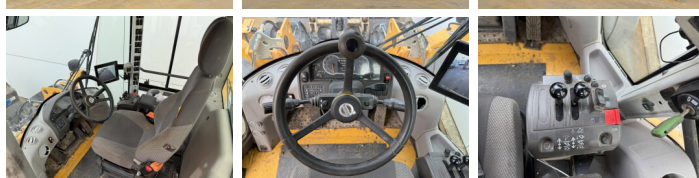

Banden / Rupsen

60% 30% 20.5R25
30% 30% 20.5R25