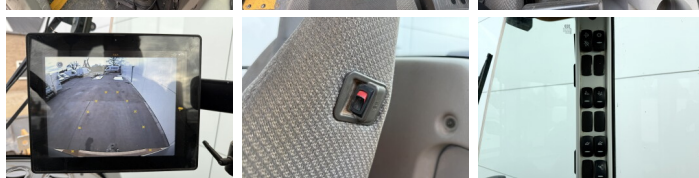

Banden / Rupsen

60% 30% 20.5R25
30% 30% 20.5R25