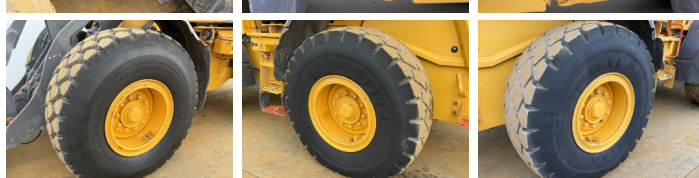

Banden / Rupsen

60% 30% 20.5R25
30% 30% 20.5R25