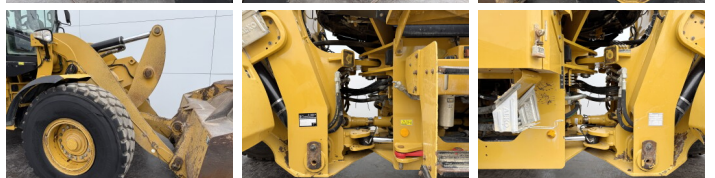

Opties

Camera