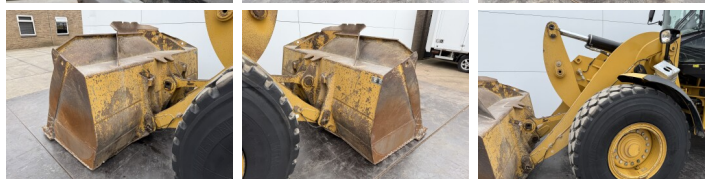

Opties

Camera