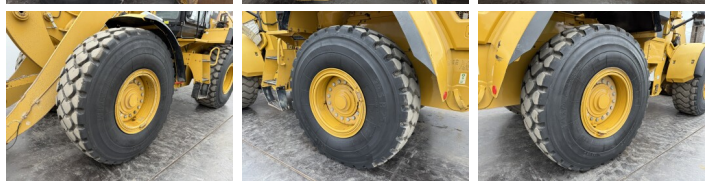

Opties

Camera