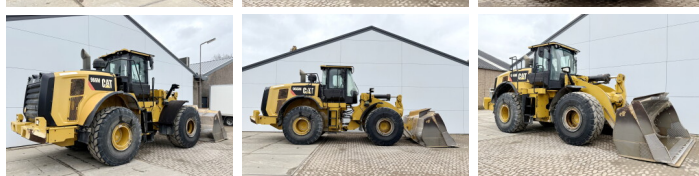

Banden / Rupsen