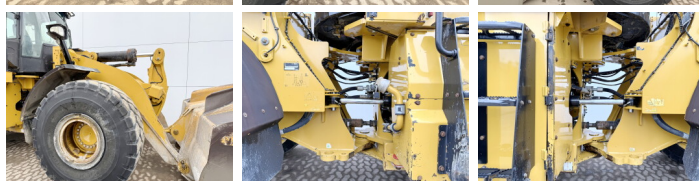

Banden / Rupsen