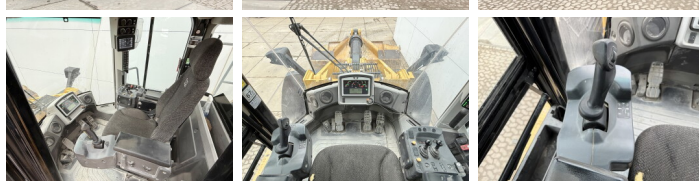

Banden / Rupsen