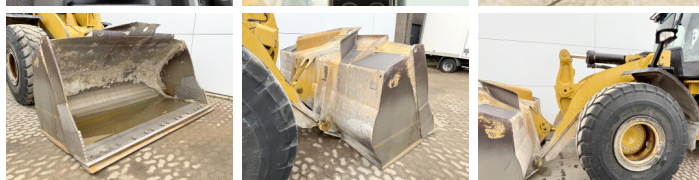

Banden / Rupsen