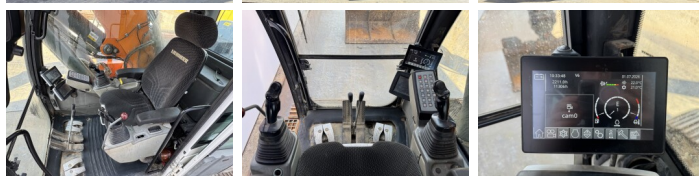

Opties

Camera
Radio