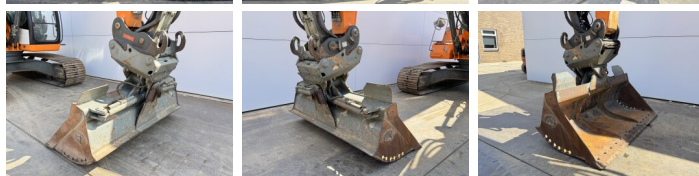

Opties

Camera
Radio