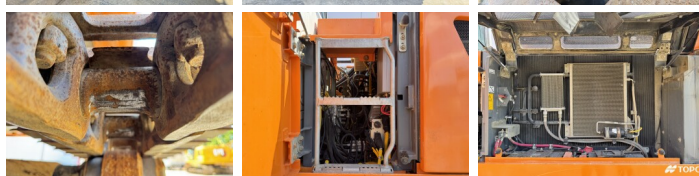

Opties

Camera
Radio