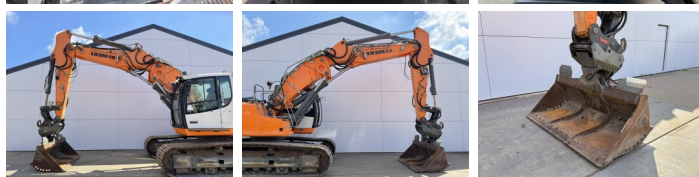

Opties

Camera
Radio