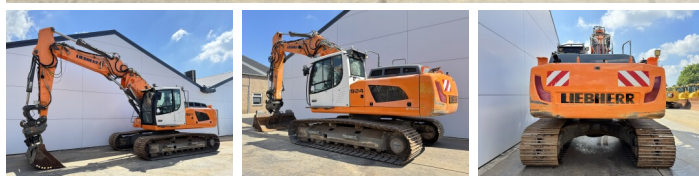

Opties

Camera
Radio