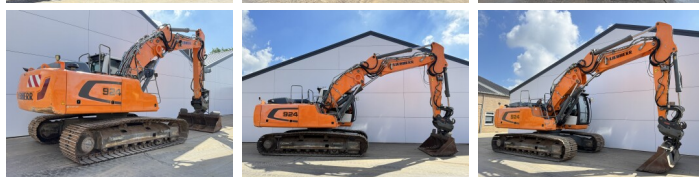

Opties

Camera
Radio