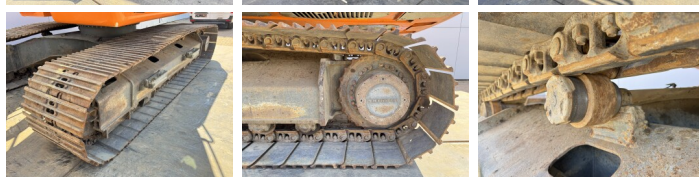

Opties

Camera
Radio