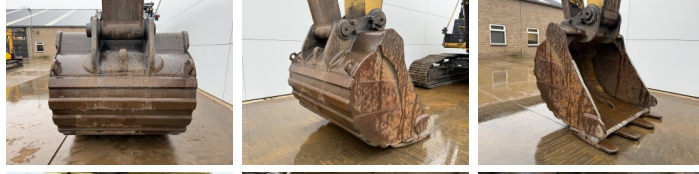

Opties

Camera