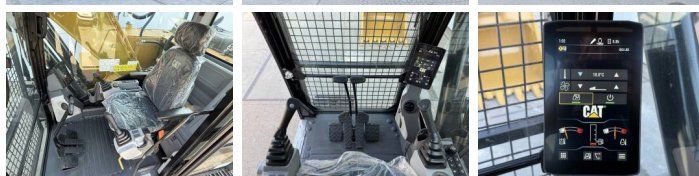

Opties

????????
Radio
Bluetooth
Dodatna hidrauli?ka funkcija