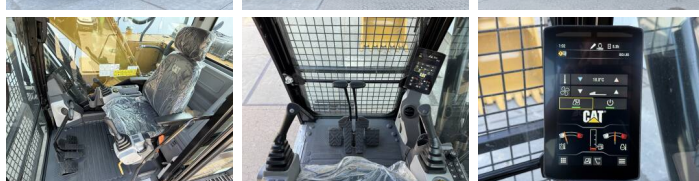

Opties

????????
Radio
Bluetooth
Dodatna hidrauli?ka funkcija