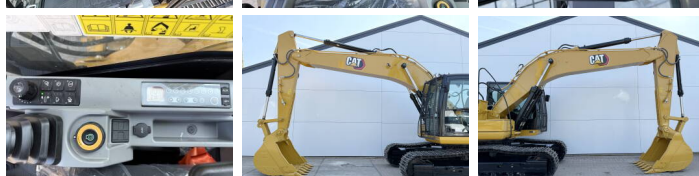

Opties

????????
Radio
Bluetooth
Dodatna hidrauli?ka funkcija