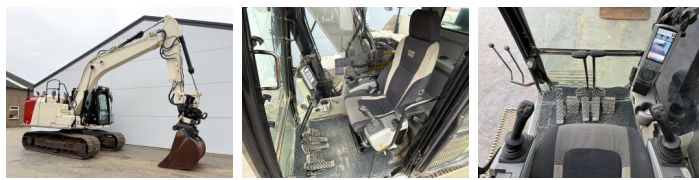

Opties

Radio
Camera