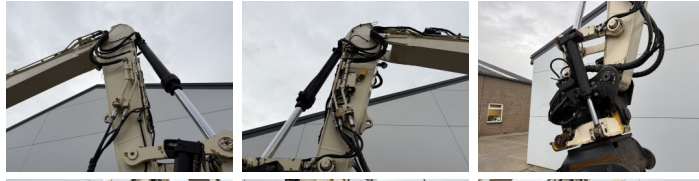

Opties

Radio
Camera