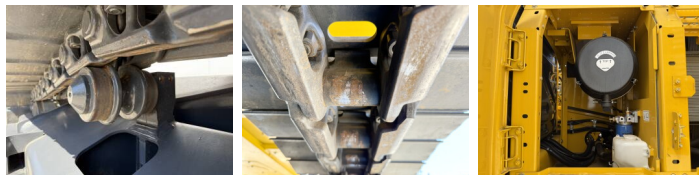

Opties

Climate Control