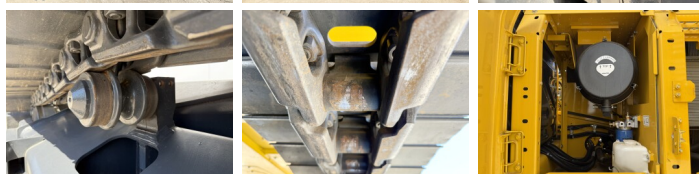

Opties

Air Suspension Seat