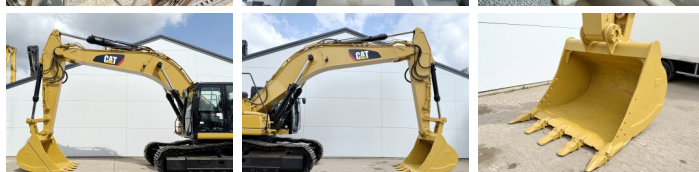

Opties

AdBlue
Climate Control
Bluetooth
Camera
????????