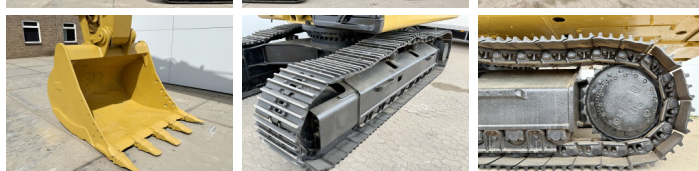

Opties

AdBlue
Climate Control
Bluetooth
Camera
????????