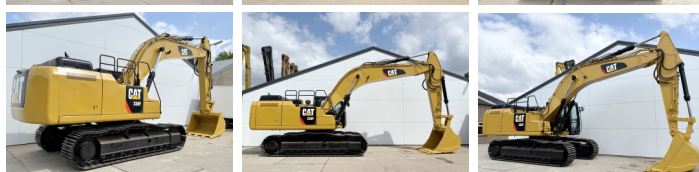

Opties

AdBlue
Climate Control
Bluetooth
Camera
????????