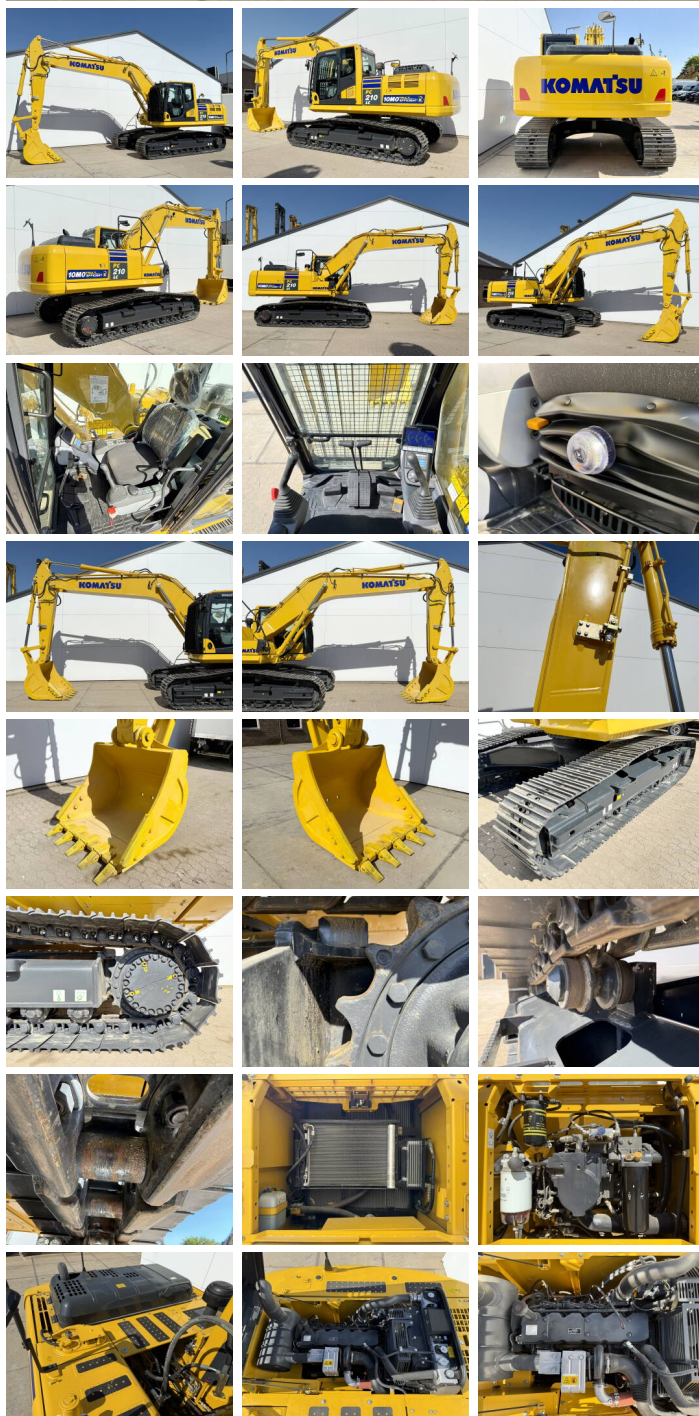

Opties

Bluetooth