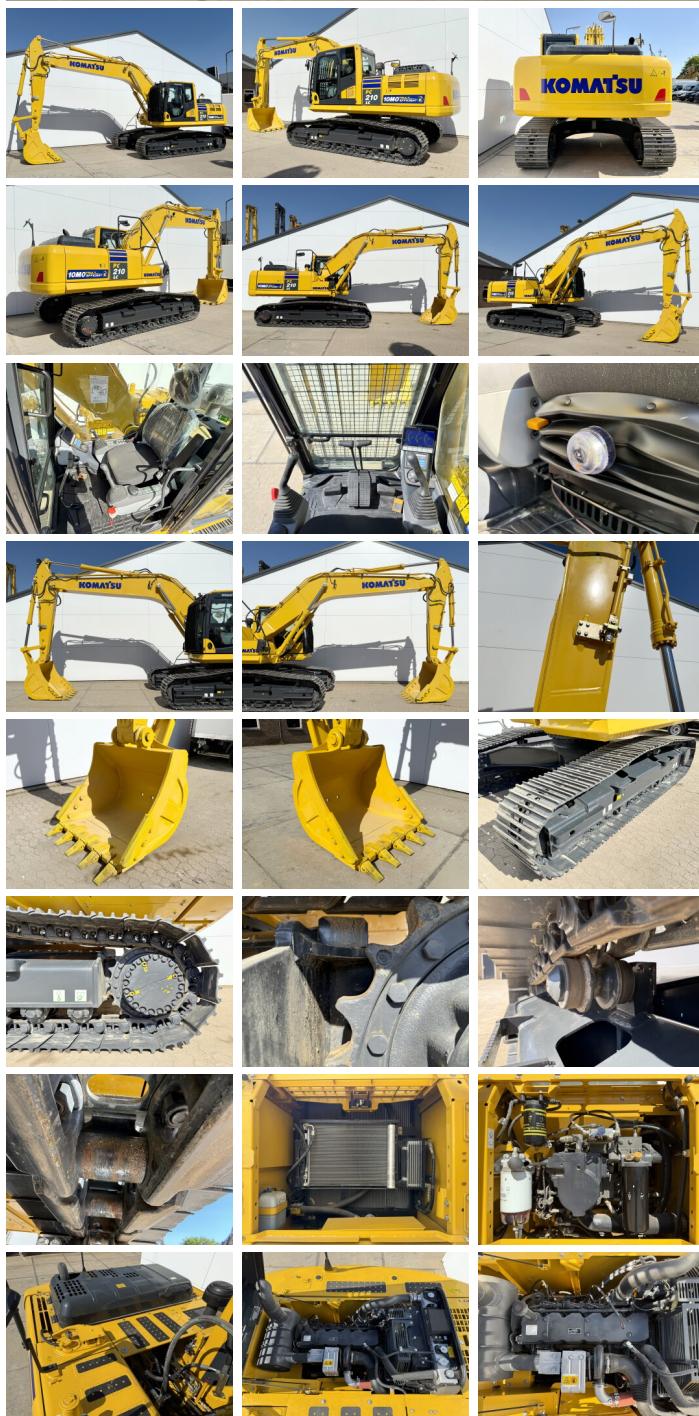

Opties

Bluetooth