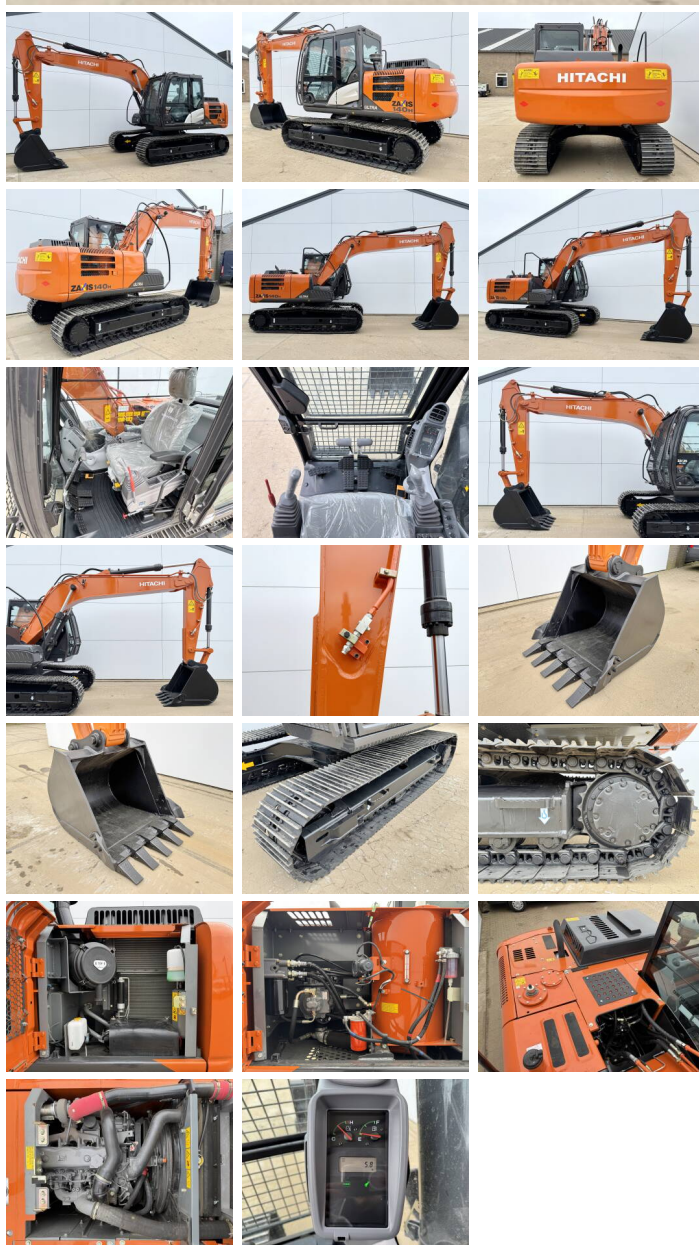

Opties

Radio
Bluetooth