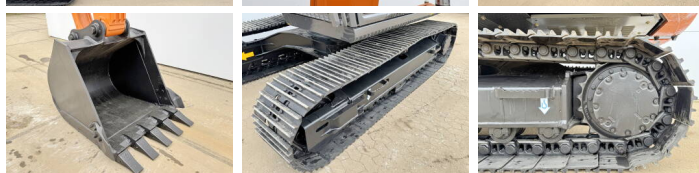

Opties

Radio
Bluetooth