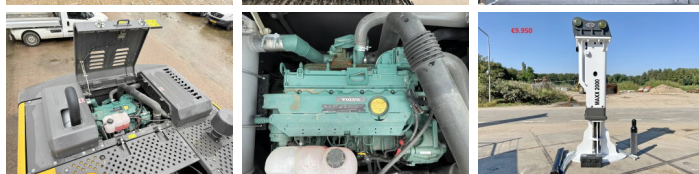

Opties

Beacon
?????????
Backup alarm