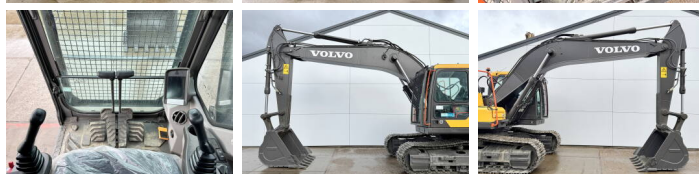

Opties

Beacon
?????????
Backup alarm