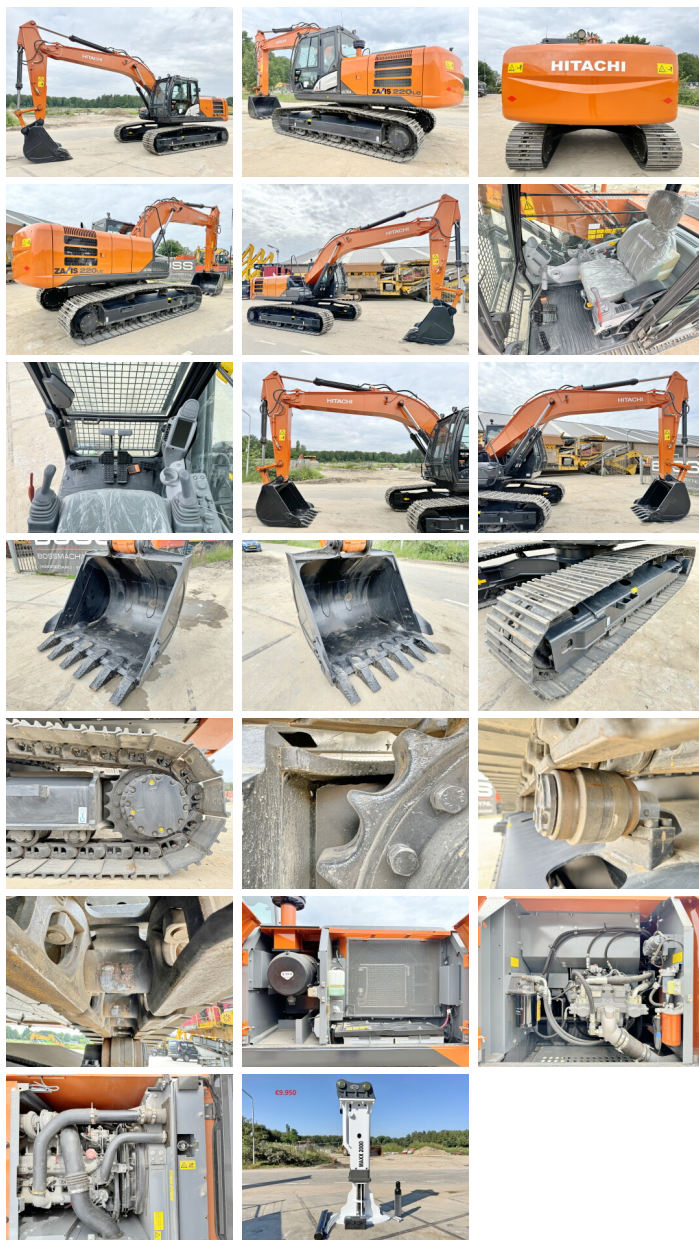

Opties

HP Hammer Lines
Radio
???????
Non CE
Dodatna hidrauli?ka funkcija