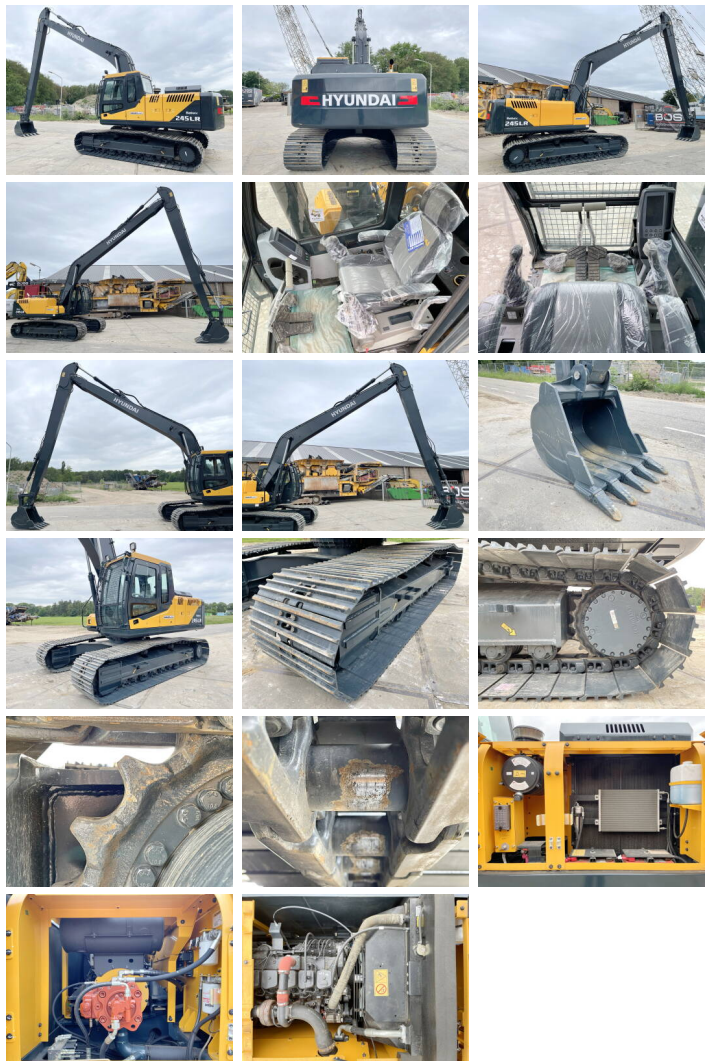

Algemeen

??? R245LR
???????????????? Veldhoven, Netherlands
Certificaat NOT FOR SALE IN EU / NO CE MARK
Available at Boss Machinery! This Hyundai R245LR Excavators from 2026 has an engine power of 104 kW and counts 5 operational hours. The total weight of this Hyundai R245LR is 24500 kg kg and the dimensions are 12.10 x 3.19 x 3.30. Furthermore, this R245LR is equipped with Radio, Bluetooth, ??????. The Hyundai Excavators also has a NOT FOR SALE IN EU / NO CE MARK marking. Do you want more information or do you want to try the Hyundai R245LR at our yard? Please let us know.